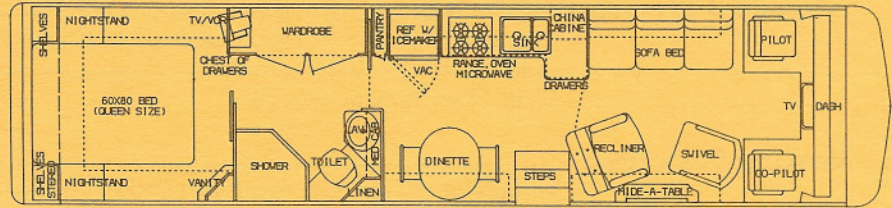

FLOOR PLANS

3600 U280W SBID 102"

*Twin beds available

3600 U280W WTBI 102"

3600 U280W SBI 102"

*Twin beds available

4000 U280W SBI 102"

*Twin beds available

4000 U280W SAI 102"

4000 U280W WTBI 102"

BASIC FLOOR PLANS:
 SB - SIDE BATH, TWIN BEDS
 SBI - SIDE BATH, ISLAND BED
 SAI - SIDE AISLE, ISLAND BED
 SBID - SIDE BATH, ISLAND BED, DINETTE
 WTBI - WALK THRU BATH, ISLAND BED