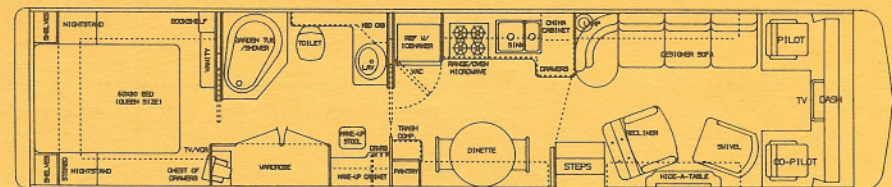

FLOOR PLANS

3600 U280W SBID 102"

*Twin beds available

3600 U280W WTBI 102"

3600 U280W SBI 102"

*Twin beds available

4000 U280W SBI 102"

*Twin beds available

4000 U280W SAI 102"

4000 U280W WTBI 102"

BASIC FLOOR PLANS:
 SB - SIDE BATH, TWIN BEDS
 SBI - SIDE BATH, ISLAND BED
 SAI - SIDE AISLE, ISLAND BED
 SBID - SIDE BATH, ISLAND BED, DINETTE
 WTBI - WALK THRU BATH, ISLAND BED