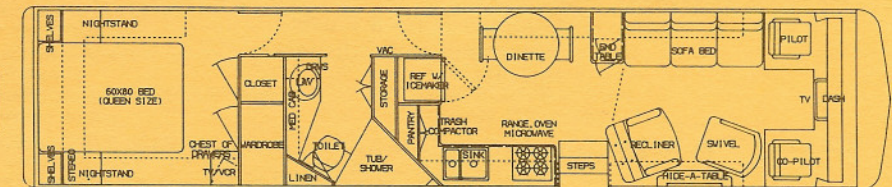

FLOOR PLANS

3600 U280W SBID 102"

*Twin beds available

3600 U280W WTBI 102"

3600 U280W SBI 102"

*Twin beds available

4000 U280W SBI 102"

*Twin beds available

4000 U280W SAI 102"

4000 U280W WTBI 102"

BASIC FLOOR PLANS:
 SB - SIDE BATH, TWIN BEDS
 SBI - SIDE BATH, ISLAND BED
 SAI - SIDE AISLE, ISLAND BED
 SBID - SIDE BATH, ISLAND BED, DINETTE
 WTBI - WALK THRU BATH, ISLAND BED