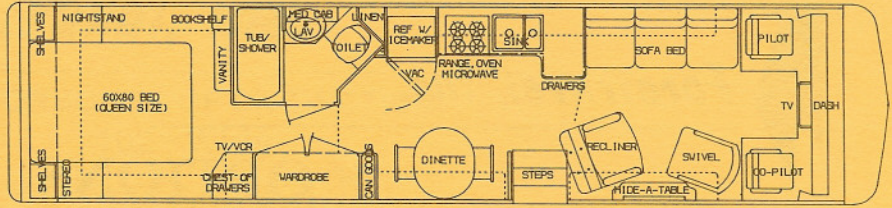

FLOOR PLANS

3600 U280W SBID 102"

*Twin beds available

3600 U280W WTBI 102"

3600 U280W SBI 102"

*Twin beds available

4000 U280W SBI 102"

*Twin beds available

4000 U280W SAI 102"

4000 U280W WTBI 102"

BASIC FLOOR PLANS:
 SB - SIDE BATH, TWIN BEDS
 SBI - SIDE BATH, ISLAND BED
 SAI - SIDE AISLE, ISLAND BED
 SBID - SIDE BATH, ISLAND BED, DINETTE
 WTBI - WALK THRU BATH, ISLAND BED