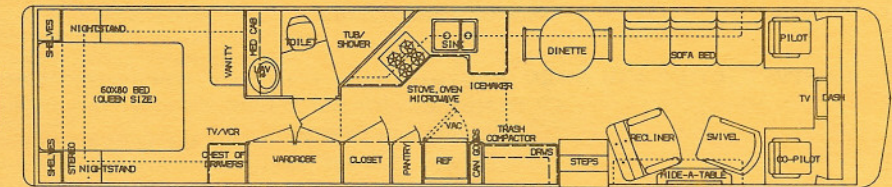

FLOOR PLANS

3600 U280W SBID 102"

*Twin beds available

3600 U280W WTBI 102"

3600 U280W SBI 102"

*Twin beds available

4000 U280W SBI 102"

*Twin beds available

4000 U280W SAI 102"

4000 U280W WTBI 102"

BASIC FLOOR PLANS:
 SB - SIDE BATH, TWIN BEDS
 SBI - SIDE BATH, ISLAND BED
 SAI - SIDE AISLE, ISLAND BED
 SBID - SIDE BATH, ISLAND BED, DINETTE
 WTBI - WALK THRU BATH, ISLAND BED