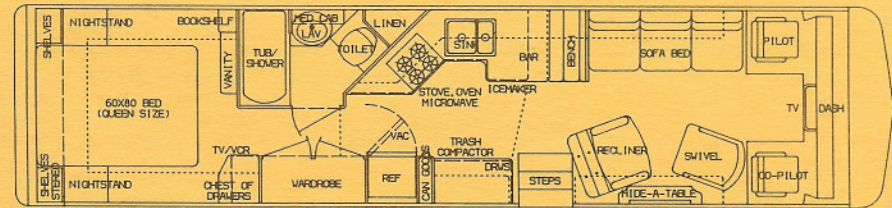

FLOOR PLANS

3600 U280W SBID 102"

*Twin beds available

3600 U280W WTBI 102"

3600 U280W SBI 102"

*Twin beds available

4000 U280W SBI 102"

*Twin beds available

4000 U280W SAI 102"

4000 U280W WTBI 102"

BASIC FLOOR PLANS:
 SB - SIDE BATH, TWIN BEDS
 SBI - SIDE BATH, ISLAND BED
 SAI - SIDE AISLE, ISLAND BED
 SBID - SIDE BATH, ISLAND BED, DINETTE
 WTBI - WALK THRU BATH, ISLAND BED