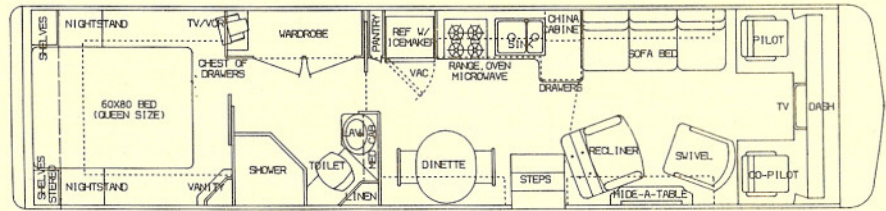

FLOOR PLANS

3600 U300W SBID 102"

*Twin beds available

3600 U300W WTBI 102"

3600 U300W SBI 102"

*Twin beds available

4000 U300W SBI 102"

*Twin beds available

4000 U300W SAI 102"

4000 U300W WTBI 102"

BASIC FLOOR PLANS:
 SB - SIDE BATH, TWIN BEDS
 SBI - SIDE BATH, ISLAND BED
 SAI - SIDE AISLE, ISLAND BED
 SBID - SIDE BATH, ISLAND BED, DINETTE
 WTBI - WALK THRU BATH, ISLAND BED