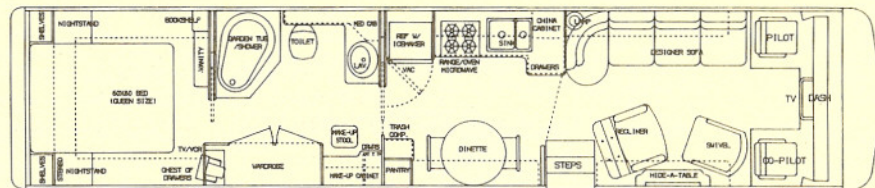

FLOOR PLANS

3600 U300W SBID 102"

*Twin beds available

3600 U300W WTBI 102"

3600 U300W SBI 102"

*Twin beds available

4000 U300W SBI 102"

*Twin beds available

4000 U300W SAI 102"

4000 U300W WTBI 102"

BASIC FLOOR PLANS:
 SB - SIDE BATH, TWIN BEDS
 SBI - SIDE BATH, ISLAND BED
 SAI - SIDE AISLE, ISLAND BED
 SBID - SIDE BATH, ISLAND BED, DINETTE
 WTBI - WALK THRU BATH, ISLAND BED