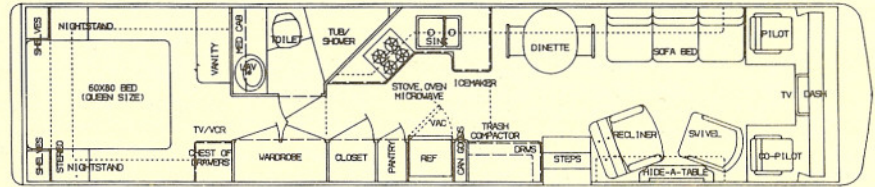

FLOOR PLANS

3600 U300W SBID 102"

*Twin beds available

3600 U300W WTBI 102"

3600 U300W SBI 102"

*Twin beds available

4000 U300W SBI 102"

*Twin beds available

4000 U300W SAI 102"

4000 U300W WTBI 102"

BASIC FLOOR PLANS:
 SB - SIDE BATH, TWIN BEDS
 SBI - SIDE BATH, ISLAND BED
 SAI - SIDE AISLE, ISLAND BED
 SBID - SIDE BATH, ISLAND BED, DINETTE
 WTBI - WALK THRU BATH, ISLAND BED