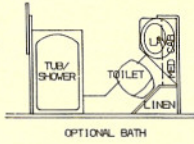

3600 U300W WTBI 102"

3600 U300W SBI 102"