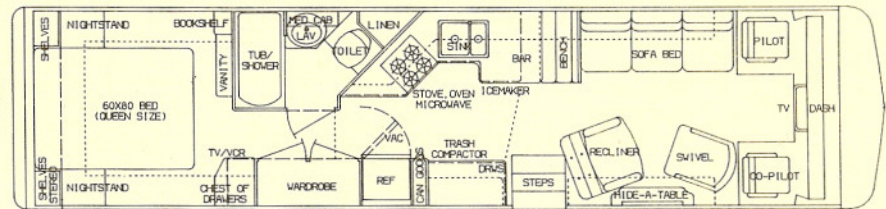

FLOOR PLANS

3600 U300W SBID 102"

*Twin beds available

3600 U300W WTBI 102"

3600 U300W SBI 102"

*Twin beds available

4000 U300W SBI 102"

*Twin beds available

4000 U300W SAI 102"

4000 U300W WTBI 102"

BASIC FLOOR PLANS:
 SB - SIDE BATH, TWIN BEDS
 SBI - SIDE BATH, ISLAND BED
 SAI - SIDE AISLE, ISLAND BED
 SBID - SIDE BATH, ISLAND BED, DINETTE
 WTBI - WALK THRU BATH, ISLAND BED