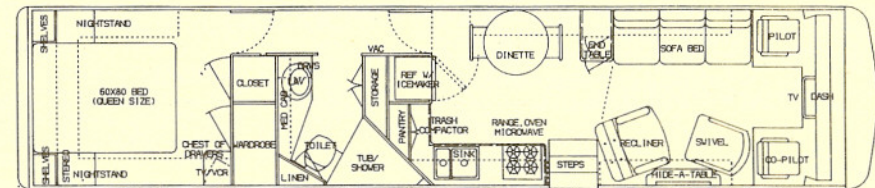

FLOOR PLANS

3600 U300W SBID 102"

*Twin beds available

3600 U300W WTBI 102"

3600 U300W SBI 102"

*Twin beds available

4000 U300W SBI 102"

*Twin beds available

4000 U300W SAI 102"

4000 U300W WTBI 102"

BASIC FLOOR PLANS:
 SB - SIDE BATH, TWIN BEDS
 SBI - SIDE BATH, ISLAND BED
 SAI - SIDE AISLE, ISLAND BED
 SBID - SIDE BATH, ISLAND BED, DINETTE
 WTBI - WALK THRU BATH, ISLAND BED