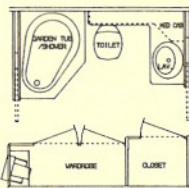

FLOOR PLANS

3600 U300W SBID 102"

*Twin beds available

3600 U300W WTBI 102"

3600 U300W SBI 102"

*Twin beds available

4000 U300W SBI 102"

*Twin beds available

4000 U300W SAI 102"

4000 U300W WTBI 102"

BASIC FLOOR PLANS:
 SB - SIDE BATH, TWIN BEDS
 SBI - SIDE BATH, ISLAND BED
 SAI - SIDE AISLE, ISLAND BED
 SBID - SIDE BATH, ISLAND BED, DINETTE
 WTBI - WALK THRU BATH, ISLAND BED