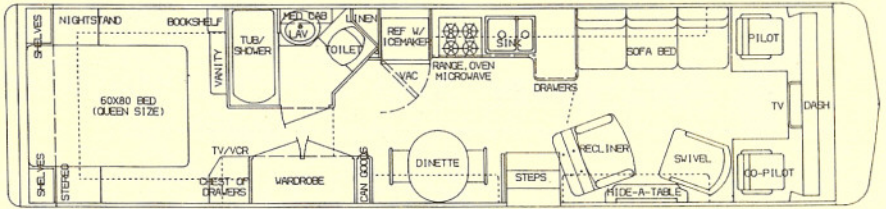

FLOOR PLANS

3600 U300W SBID 102"

*Twin beds available

3600 U300W WTBI 102"

3600 U300W SBI 102"

*Twin beds available

4000 U300W SBI 102"

*Twin beds available

4000 U300W SAI 102"

4000 U300W WTBI 102"

BASIC FLOOR PLANS:
 SB - SIDE BATH, TWIN BEDS
 SBI - SIDE BATH, ISLAND BED
 SAI - SIDE AISLE, ISLAND BED
 SBID - SIDE BATH, ISLAND BED, DINETTE
 WTBI - WALK THRU BATH, ISLAND BED