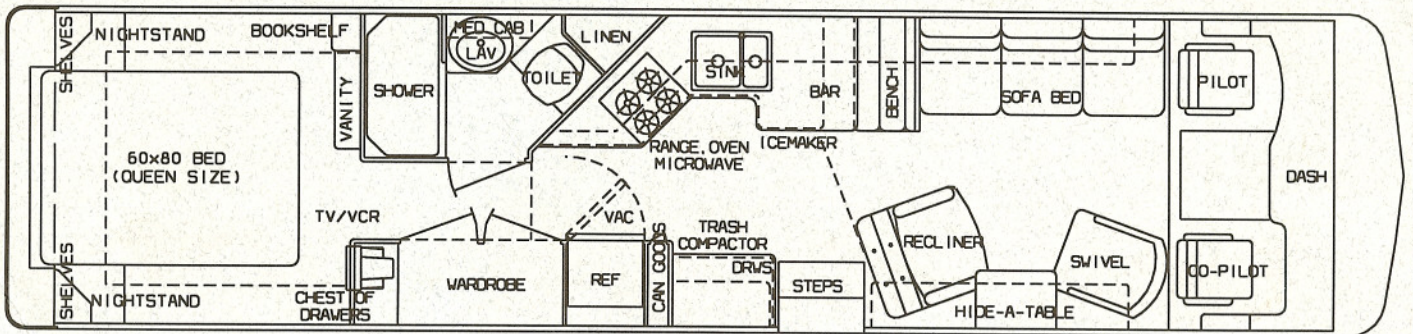

Grand Villa unihome

1995 U240 Floor Plans

3600 U240 SBID

3600 U240 SBI

3600 U240 WTBI

Floor Plan Designations
 SBID - Side bath, Island Bed, Dinette
 SBI - Side bath, Island Bed
 WTBI - Walk-Thru Bath, Island Bed