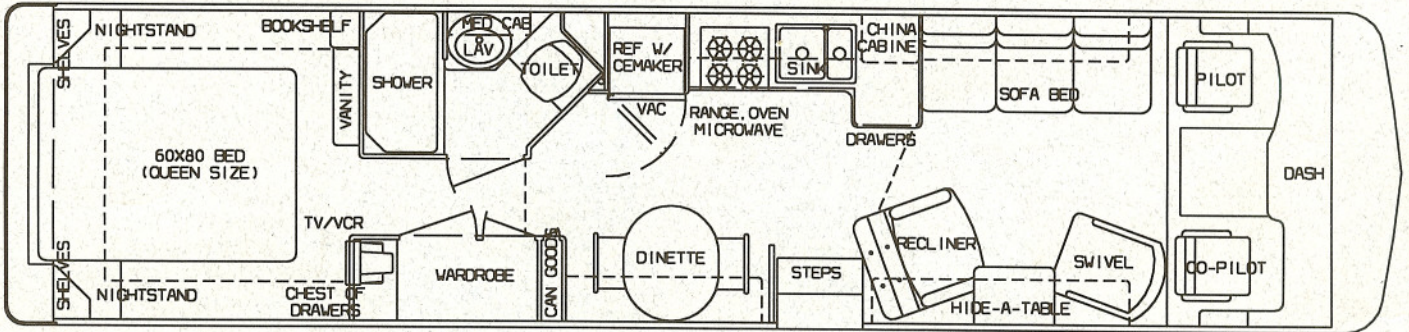

Grand Villa unihome

1995 U240 Floor Plans

3600 U240 SBID

3600 U240 SBI

3600 U240 WTBI

Floor Plan Designations
 SBID - Side bath, Island Bed, Dinette
 SBI - Side bath, Island Bed
 WTBI - Walk-Thru Bath, Island Bed