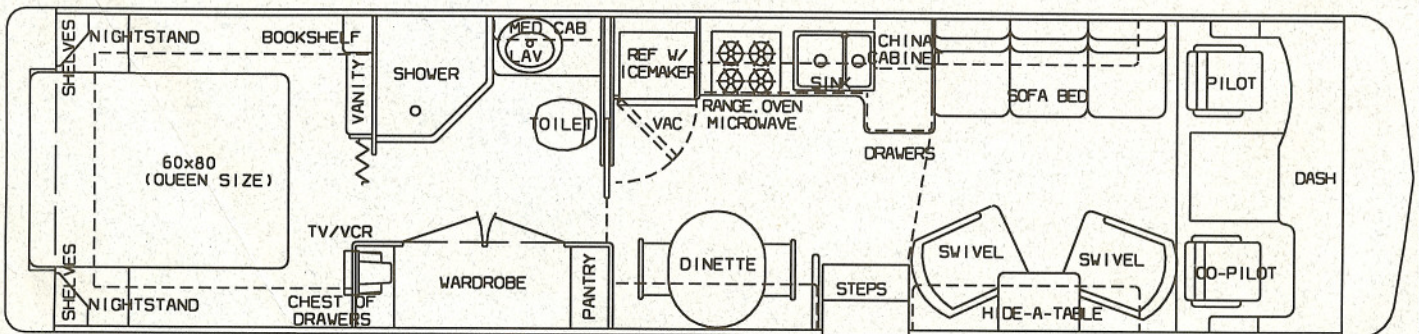

Grand Villa unihome

1995 U240 Floor Plans

3600 U240 SBID

3600 U240 SBI

3600 U240 WTBI

Floor Plan Designations
 SBID - Side bath, Island Bed, Dinette
 SBI - Side bath, Island Bed
 WTBI - Walk-Thru Bath, Island Bed