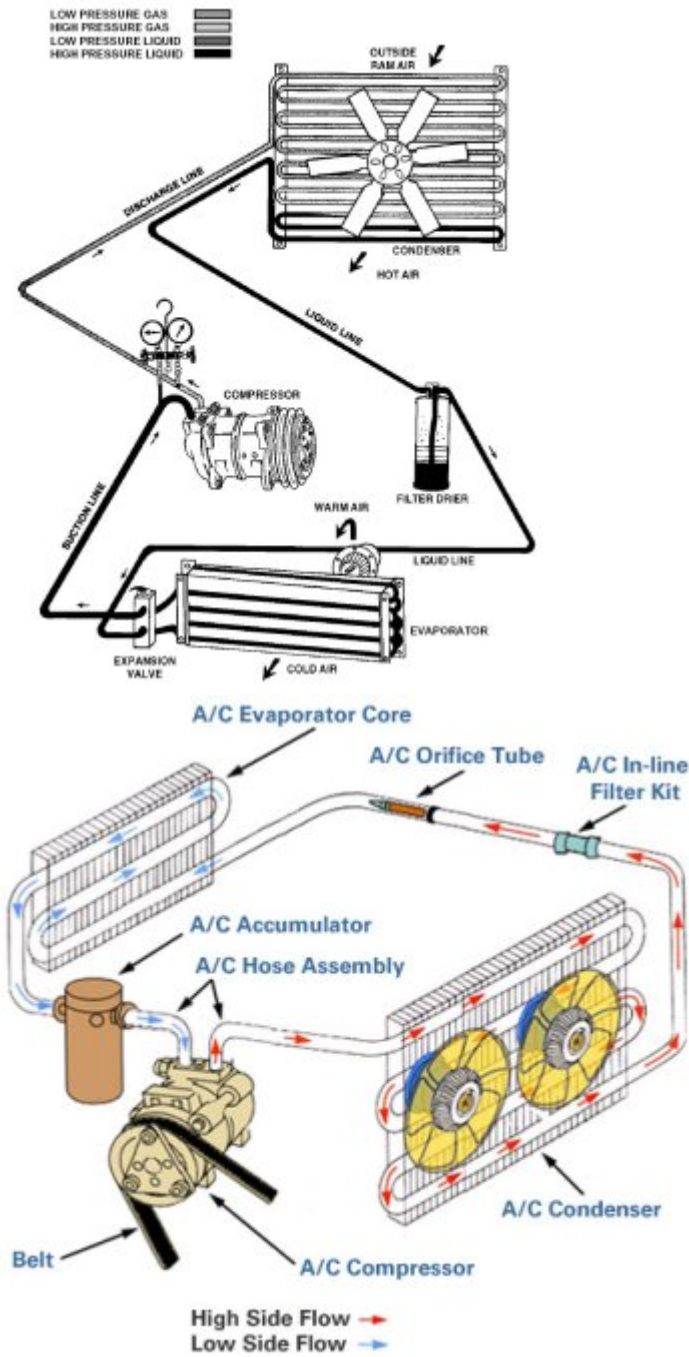

Table of Contents

Dash AC Information, Repair and Troubleshooting	3
Diagnostics	3
Repair	3
Technical	4

Dash AC Information, Repair and Troubleshooting

Diagnostics

- [Diagnostic Chart for Air Conditioning System](#)
- [Thermal Expansion Valve \(TEV, TXV, or TX valve\)](#)

Repair

- [Dash AIR Controls Vacuum Generator Replacement](#)
- [Dash Air Repair 96 U270](#)

- [Retrofit Kit for Dash Air Temperature Control](#)
- [Dash Heater Core Replacement](#)

Technical

- Examining Compressor Failures (MEI/Airsource Service Bulletin)
 - System Contamination (MEI/Airsource Service Bulletin)
 - Clutch Failures
 - Compressor Failures (MEI/Airsource Service Bulletin)