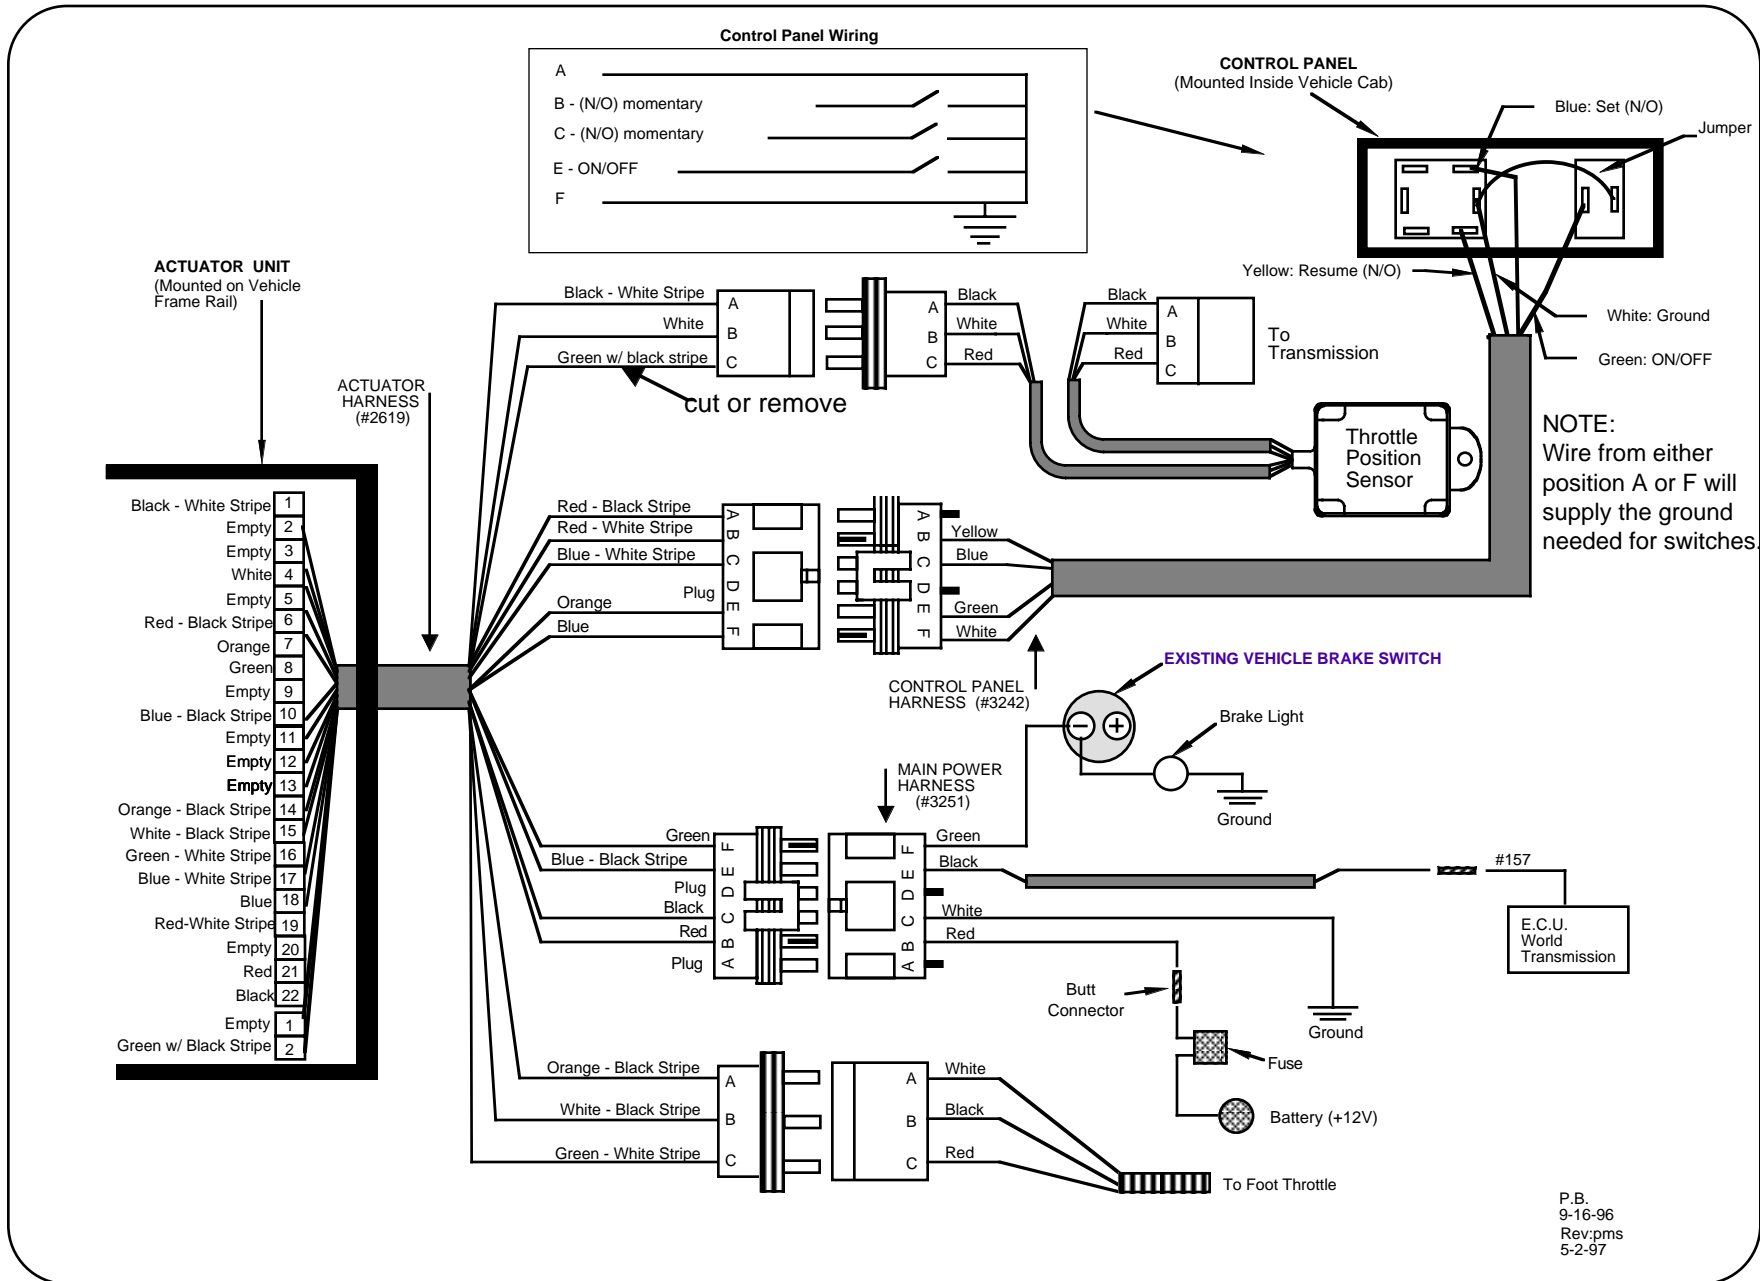

# KC2600 Foot Throttle Wiring Diagram

P.B.  
9-16-96  
Rev:pms  
5-2-97