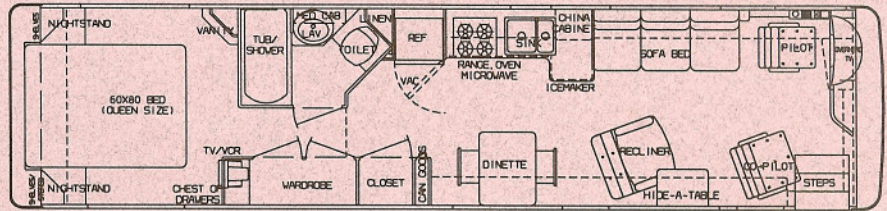

Foretravel, inc.

MOTORHOMES OF DISTINCTION

unicoach

1995 U295C Floor Plans

3600 U295C SBID