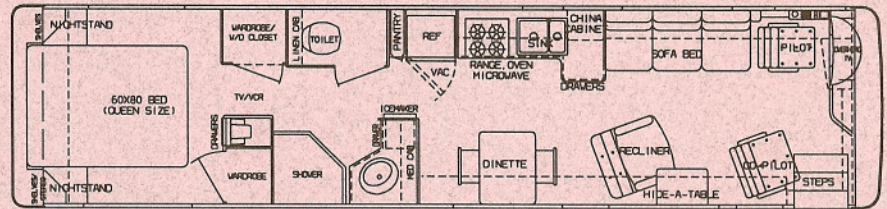

3600 U295C CAI