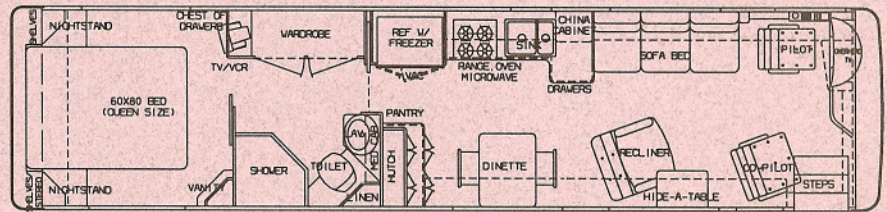

3600 U295C WTBI