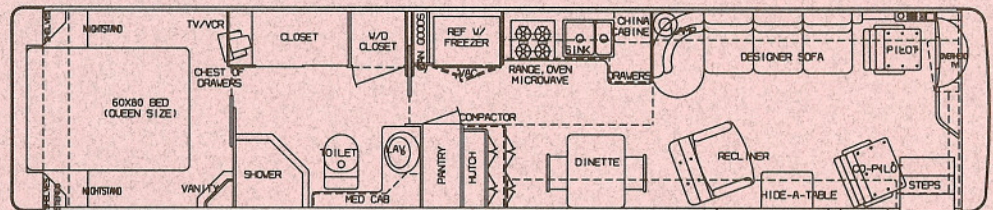

4000 U295C CAI

Floor Plan Designations

SBID - SIDE BATH, ISLAND BED, DINETTE
WTBI - WALK THRU BATH, ISLAND BED
CAI - CENTER AISLE, ISLAND BED