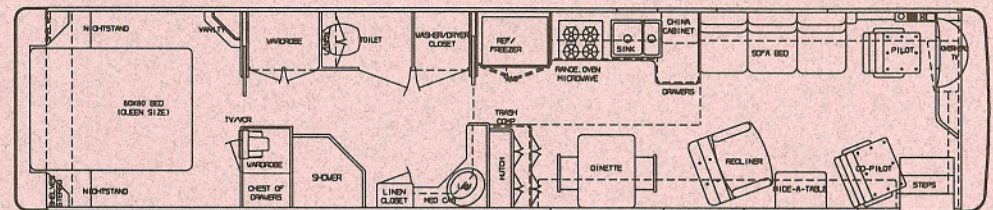

4000 U295C CAI

Floor Plan Designations

SBID - SIDE BATH, ISLAND BED, DINETTE
WTBI - WALK THRU BATH, ISLAND BED
CAI - CENTER AISLE, ISLAND BED