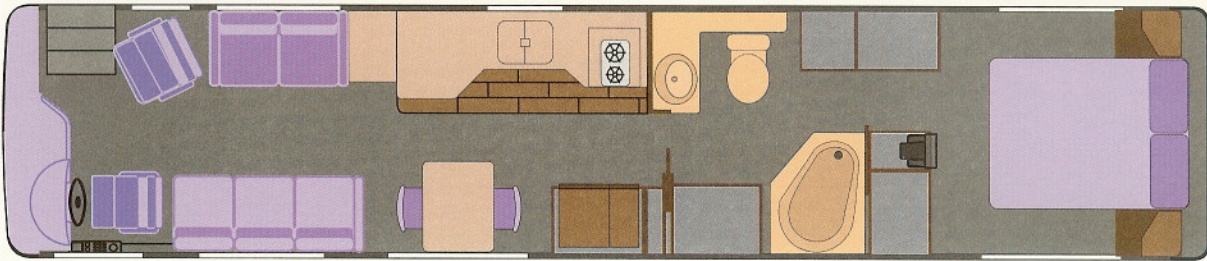

Floor Plans

U320 4000 CSGI

U320 4000 WTBI

Foretravel, inc.

1221 NW Stallings Drive • Nacogdoches, TX 75964 • 800-955-6226

Following publication of this specification sheet, certain changes may have occurred which would not be included in these pages. Foretravel, Inc. reserves the right to change product specifications at any time without incurring obligations.