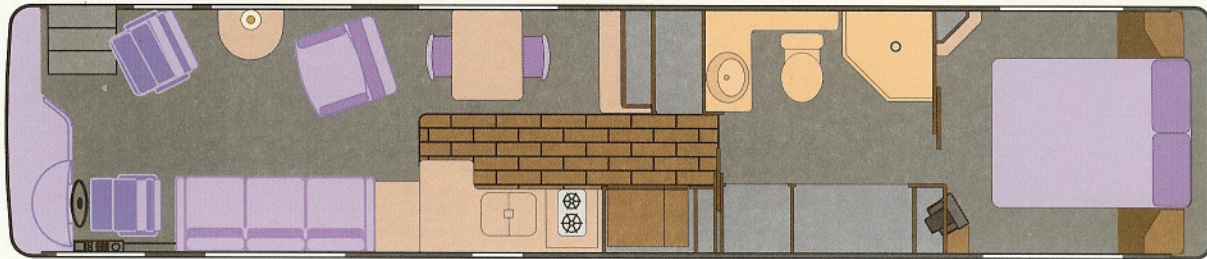

Floor Plans

U320 4000 CSGI

U320 4000 WTBI

Foretravel, inc.

1221 NW Stallings Drive • Nacogdoches, TX 75964 • 800-955-6226

Following publication of this specification sheet, certain changes may have occurred which would not be included in these pages. Foretravel, Inc. reserves the right to change product specifications at any time without incurring obligations.