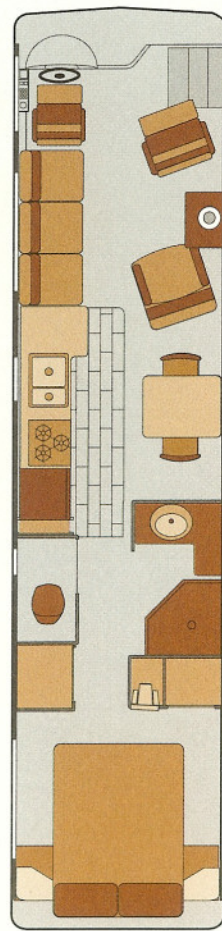

UNICOACH U295 FLOOR PLANS

**4000
DGFE**

**4000
WTFE**

**4000
CAI**

**3600
WTFE**

**3600
CAI**