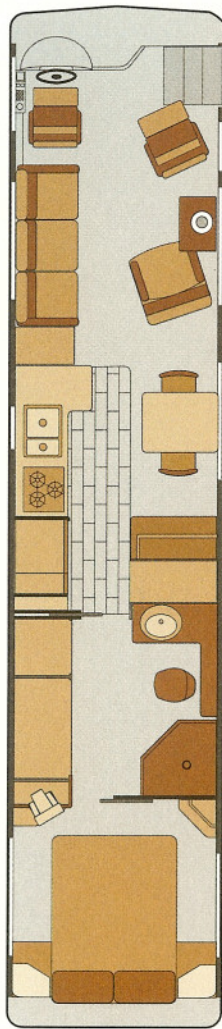

UNICOACH U295 FLOOR PLANS

**4000
DGFE**

**4000
WTFE**

**4000
CAI**

**3600
WTFE**

**3600
CAI**