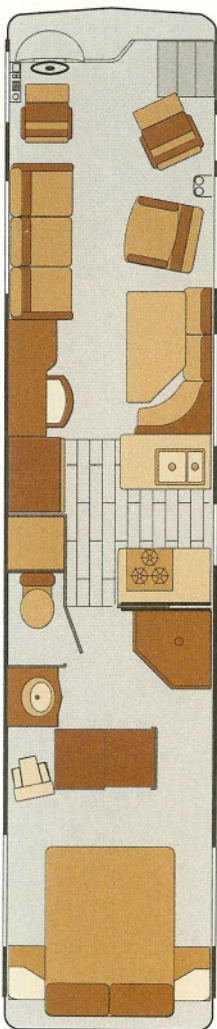

UNICOACH U295 FLOOR PLANS

**4000
DGFE**

**4000
WTFE**

**4000
CAI**

**3600
WTFE**

**3600
CAI**