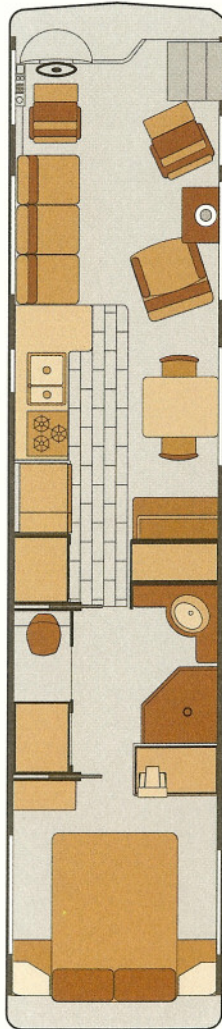

UNICOACH U295 FLOOR PLANS

**4000
DGFE**

**4000
WTFE**

**4000
CAI**

**3600
WTFE**

**3600
CAI**