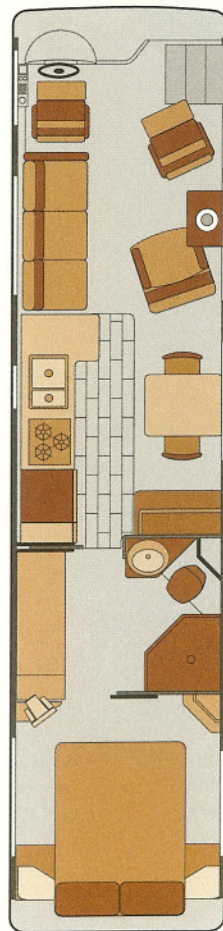

UNICOACH U295 FLOOR PLANS

**4000
DGFE**

**4000
WTFE**

**4000
CAI**

**3600
WTFE**

**3600
CAI**