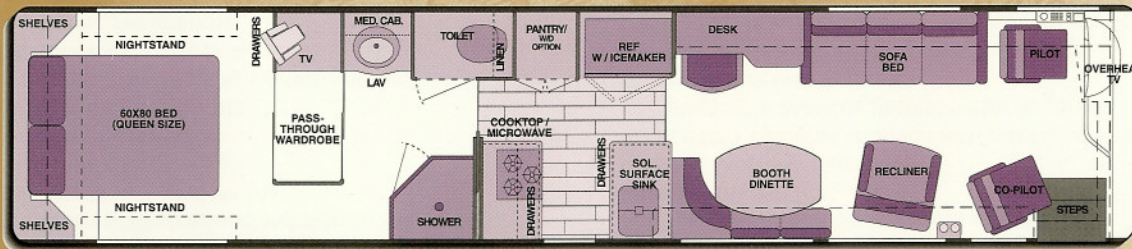

Unicoach U295 Floor Plans

3600 U295 WTFE

3610 U295 WTFE

4000 U295 DGFE

4010 U295 WTFE

Foretravel

MOTORHOMES

Following publication of these specifications, certain changes may have occurred which would not be included in these pages. Foretravel, Inc. reserves the right to change product specifications at any time without incurring obligations.