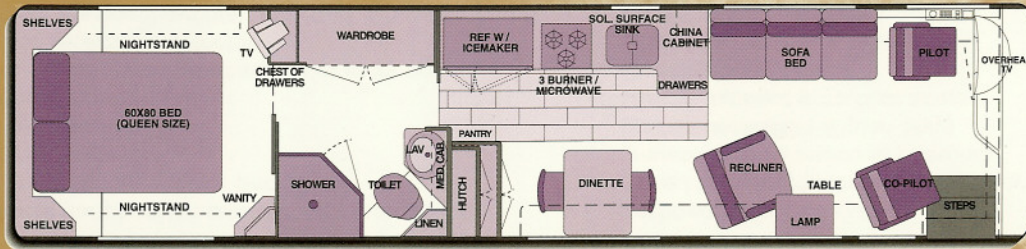

Unicoach U295 Floor Plans

3600 U295 WTFE

3610 U295 WTFE

4000 U295 DGFE

4010 U295 WTFE

Foretravel

MOTORHOMES

Following publication of these specifications, certain changes may have occurred which would not be included in these pages. Foretravel, Inc. reserves the right to change product specifications at any time without incurring obligations.