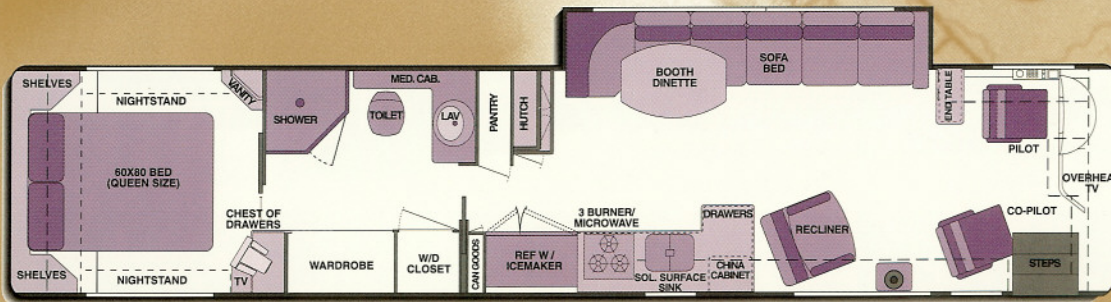

Unicoach U295 Floor Plans

3600 U295 WTFE

3610 U295 WTFE

4000 U295 DGFE

4010 U295 WTFE

Foretravel

MOTORHOMES

Following publication of these specifications, certain changes may have occurred which would not be included in these pages. Foretravel, Inc. reserves the right to change product specifications at any time without incurring obligations.