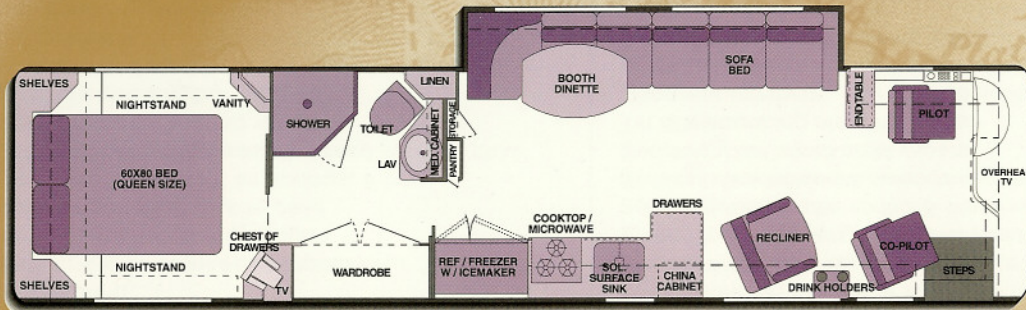

Unicoach U295 Floor Plans

3600 U295 WTFE

3610 U295 WTFE

4000 U295 DGFE

4010 U295 WTFE

Foretravel

MOTORHOMES

Following publication of these specifications, certain changes may have occurred which would not be included in these pages. Foretravel, Inc. reserves the right to change product specifications at any time without incurring obligations.