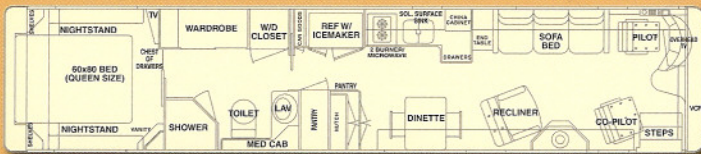

Unicoach U320 Floor Plans

3600 U320 WTNS (Walk Through Bath, No Slide)

3610 U320 WTFS (Walk Through Bath, Front Slide)

3620 U320 PBDS (Private Bath, Double Slide)

4000 U320 WTNS (Walk Through Bath, No Slide)

4010 U320 WTFS (Walk Through Bath, Front Slide)

4020 U320 AGDS (Angled Galley, Double Slide)

4020 U320 PBDS (Private Bath, Double Slide)

4220 U320 AGDS (Angled Galley, Double Slide)

4220 U320 WCDS (Walk-In Closet, Double Slide)

Fabric Selections

BOHEMIA BLUE

DYNASTY RED

DEER PARK

IMPERIAL TEAL

Grand Villa GV320 Floor Plans

4010 GV320 PBFS (Private Bath, Front Slide)

4020 GV320 PBDS