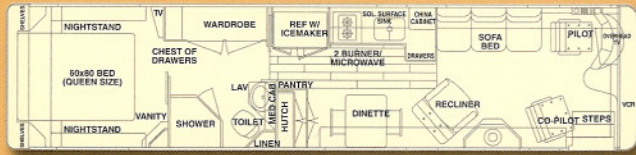

Unicoach U320 Floor Plans

3600 U320 WTNS (Walk Through Bath, No Slide)

3610 U320 WTFS (Walk Through Bath, Front Slide)

3620 U320 PBDS (Private Bath, Double Slide)

4000 U320 WTNS (Walk Through Bath, No Slide)

4010 U320 WTFS (Walk Through Bath, Front Slide)

4020 U320 AGDS (Angled Galley, Double Slide)

4020 U320 PBDS (Private Bath, Double Slide)

4220 U320 AGDS (Angled Galley, Double Slide)

4220 U320 WCDS (Walk-In Closet, Double Slide)

Fabric Selections

BOHEMIA BLUE

DYNASTY RED

DEER PARK

IMPERIAL TEAL

Grand Villa GV320 Floor Plans

4010 GV320 PBFS (Private Bath, Front Slide)

4020 GV320 PBDS