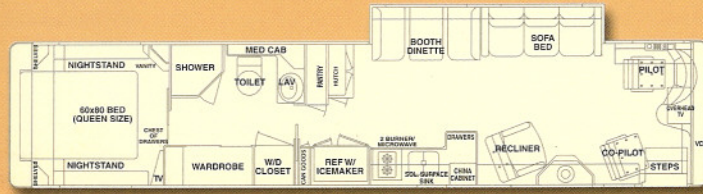

Unicoach U320 Floor Plans

3600 U320 WTNS (Walk Through Bath, No Slide)

3610 U320 WTFS (Walk Through Bath, Front Slide)

3620 U320 PBDS (Private Bath, Double Slide)

4000 U320 WTNS (Walk Through Bath, No Slide)

4010 U320 WTFS (Walk Through Bath, Front Slide)

4020 U320 AGDS (Angled Galley, Double Slide)

4020 U320 PBDS (Private Bath, Double Slide)

4220 U320 AGDS (Angled Galley, Double Slide)

4220 U320 WCDS (Walk-In Closet, Double Slide)

Fabric Selections

BOHEMIA BLUE

DYNASTY RED

DEER PARK

IMPERIAL TEAL

Grand Villa GV320 Floor Plans

4010 GV320 PBFS (Private Bath, Front Slide)

4020 GV320 PBDS