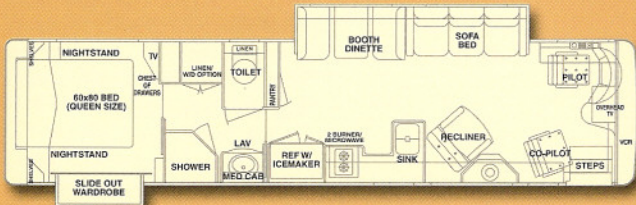

Unicoach U320 Floor Plans

3600 U320 WTNS (Walk Through Bath, No Slide)

3610 U320 WTFS (Walk Through Bath, Front Slide)

3620 U320 PBDS (Private Bath, Double Slide)

4000 U320 WTNS (Walk Through Bath, No Slide)

4010 U320 WTFS (Walk Through Bath, Front Slide)

4020 U320 AGDS (Angled Galley, Double Slide)

4020 U320 PBDS (Private Bath, Double Slide)

4220 U320 AGDS (Angled Galley, Double Slide)

4220 U320 WCDS (Walk-In Closet, Double Slide)

Fabric Selections

BOHEMIA BLUE

DYNASTY RED

DEER PARK

IMPERIAL TEAL

Grand Villa GV320 Floor Plans

4010 GV320 PBFS (Private Bath, Front Slide)

4020 GV320 PBDS