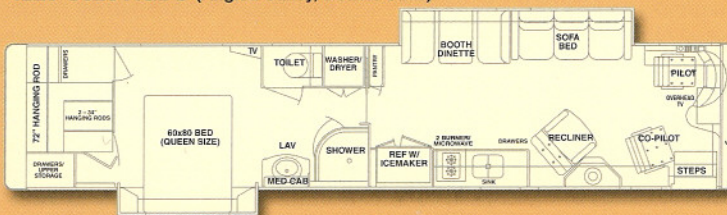

Unicoach U320 Floor Plans

3600 U320 WTNS (Walk Through Bath, No Slide)

3610 U320 WTFS (Walk Through Bath, Front Slide)

3620 U320 PBDS (Private Bath, Double Slide)

4000 U320 WTNS (Walk Through Bath, No Slide)

4010 U320 WTFS (Walk Through Bath, Front Slide)

4020 U320 AGDS (Angled Galley, Double Slide)

4020 U320 PBDS (Private Bath, Double Slide)

4220 U320 AGDS (Angled Galley, Double Slide)

4220 U320 WCDS (Walk-In Closet, Double Slide)

Fabric Selections

BOHEMIA BLUE

DYNASTY RED

DEER PARK

IMPERIAL TEAL

Grand Villa GV320 Floor Plans

4010 GV320 PBFS (Private Bath, Front Slide)

4020 GV320 PBDS