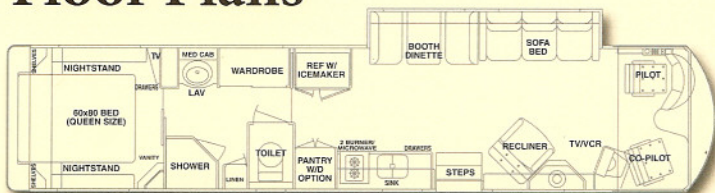

4010 U320 WTFS (Walk Through Bath, Front Slide)

4020 U320 AGDS (Angled Galley, Double Slide)

4020 U320 PBDS (Private Bath, Double Slide)

4220 U320 AGDS (Angled Galley, Double Slide)

4220 U320 WCDS (Walk-In Closet, Double Slide)

Fabric Selections

BOHEMIA BLUE

DYNASTY RED

DEER PARK

IMPERIAL TEAL

Grand Villa GV320 Floor Plans

4010 GV320 PBFS (Private Bath, Front Slide)

4020 GV320 PBDS