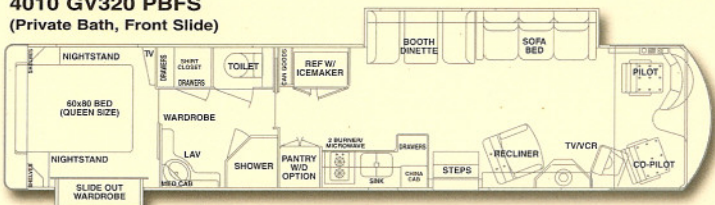

4010 U320 WTFS (Walk Through Bath, Front Slide)

4020 U320 AGDS (Angled Galley, Double Slide)

4020 U320 PBDS (Private Bath, Double Slide)

4220 U320 AGDS (Angled Galley, Double Slide)

4220 U320 WCDS (Walk-In Closet, Double Slide)

Fabric Selections

BOHEMIA BLUE

DYNASTY RED

DEER PARK

IMPERIAL TEAL

Grand Villa GV320 Floor Plans

4010 GV320 PBFS (Private Bath, Front Slide)

4020 GV320 PBDS