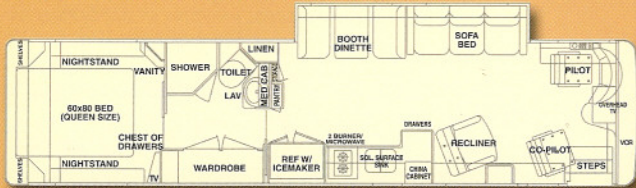

Unicoach U320 Floor Plans

3600 U320 WTNS (Walk Through Bath, No Slide)

3610 U320 WTFS (Walk Through Bath, Front Slide)

3620 U320 PBDS (Private Bath, Double Slide)

4000 U320 WTNS (Walk Through Bath, No Slide)

4010 U320 WTFS (Walk Through Bath, Front Slide)

4020 U320 AGDS (Angled Galley, Double Slide)

4020 U320 PBDS (Private Bath, Double Slide)

4220 U320 AGDS (Angled Galley, Double Slide)

4220 U320 WCDS (Walk-In Closet, Double Slide)

Fabric Selections

BOHEMIA BLUE

DYNASTY RED

DEER PARK

IMPERIAL TEAL

Grand Villa GV320 Floor Plans

4010 GV320 PBFS (Private Bath, Front Slide)

4020 GV320 PBDS