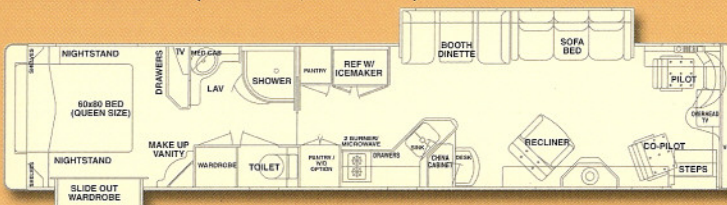

Unicoach U320 Floor Plans

3600 U320 WTNS (Walk Through Bath, No Slide)

3610 U320 WTFS (Walk Through Bath, Front Slide)

3620 U320 PBDS (Private Bath, Double Slide)

4000 U320 WTNS (Walk Through Bath, No Slide)

4010 U320 WTFS (Walk Through Bath, Front Slide)

4020 U320 AGDS (Angled Galley, Double Slide)

4020 U320 PBDS (Private Bath, Double Slide)

4220 U320 AGDS (Angled Galley, Double Slide)

4220 U320 WCDS (Walk-In Closet, Double Slide)

Fabric Selections

BOHEMIA BLUE

DYNASTY RED

DEER PARK

IMPERIAL TEAL

Grand Villa GV320 Floor Plans

4010 GV320 PBFS (Private Bath, Front Slide)

4020 GV320 PBDS