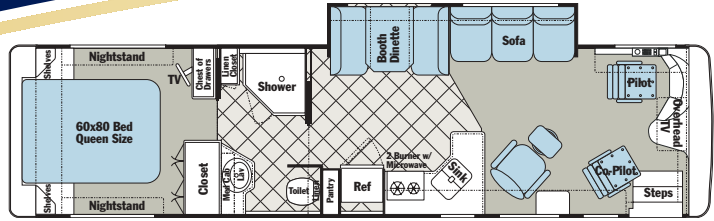

Floor Plans

U270/3410 WTFs
Walk Through Bath, Front Slide