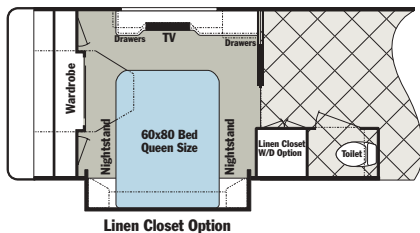

# Floor Plans

**U270/3410 WTFs**  
Walk Through Bath, Front Slide

**U270/3610 WTFs**  
Walk Through Bath, Front Slide

**U295/3610 WTFs**  
Walk Through Bath, Front Slide

Private Lavatory Option

**U295/3620 PBDS**  
Private Bath, Double Slide

**U295/3820 PBDS**  
Private Bath, Double Slide

**U320/3820 PBBS**  
Private Bath, Bed Slide (Curb Side)

**U320/3820 PBBS**  
Private Bath, Double Slide

## 15" and 22" Flat Panel LCD TV

Enjoy the very latest in television viewing and sound technology with a flat panel LCD TV, 22" standard in U320 bedroom, and 15" standard in U270 and U295 bedrooms.