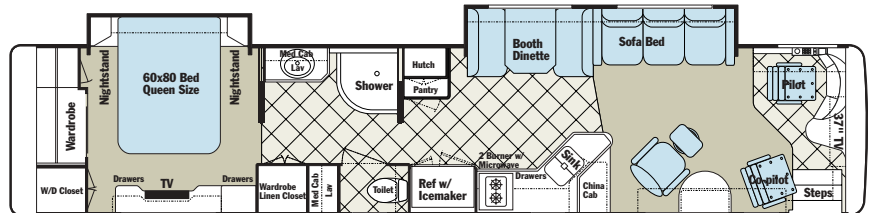

**U320/3820 PBBD**  
Private Bath, Bed Slide (Driver Side)

**U320/4020 PBBD**  
Private Bath, Bed Slide (Driver Side)

Washer/Dryer Option

**U320/4020 PBBS**  
Private Bath, Bed Slide (Curb Side)

Computer Desk Option

**U320/4020 WTBD**  
Walk Through Bath, Bed Slide (Driver Side)

Double Lavatory Option

**U320/4020 WTBS**  
Walk Through Bath, Bed Slide (Curb Side)

**U320/4220 AGBD**  
Angled Galley, Bed Slide (Driver Side)

## 15" and 22" Flat Panel LCD TV

Enjoy the very latest in television viewing and sound technology with a flat panel LCD TV, 22" standard in U320 bedroom, and 15" standard in U270 and U295 bedrooms.