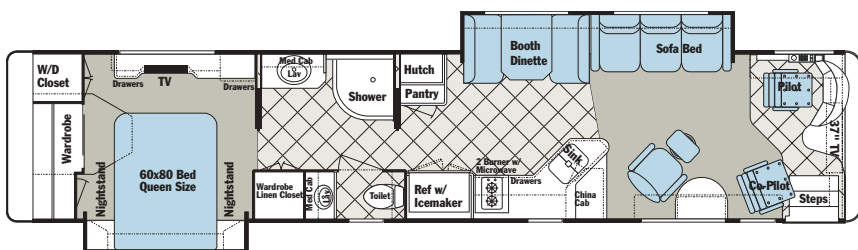

**U320/3820 PBBD**  
Private Bath, Bed Slide (Driver Side)

**U320/4020 PBBD**  
Private Bath, Bed Slide (Driver Side)

Washer/Dryer Option

**U320/4020 PBBS**  
Private Bath, Bed Slide (Curb Side)

Computer Desk Option

**U320/4020 WTBD**  
Walk Through Bath, Bed Slide (Driver Side)

Double Lavatory Option

**U320/4020 WTBS**  
Walk Through Bath, Bed Slide (Curb Side)

**U320/4220 AGBD**  
Angled Galley, Bed Slide (Driver Side)

# Floor Plans

**U270/3410 WTFs**  
Walk Through Bath, Front Slide

**U270/3610 WTFs**  
Walk Through Bath, Front Slide

**U295/3610 WTFs**  
Walk Through Bath, Front Slide

Private Lavatory Option

**U295/3620 PBDS**  
Private Bath, Double Slide

## 15" and 22" Flat Panel LCD TV

Enjoy the very latest in television viewing and sound technology with a flat panel LCD TV, 22" standard in U320 bedroom, and 15" standard in U270 and U295 bedrooms.