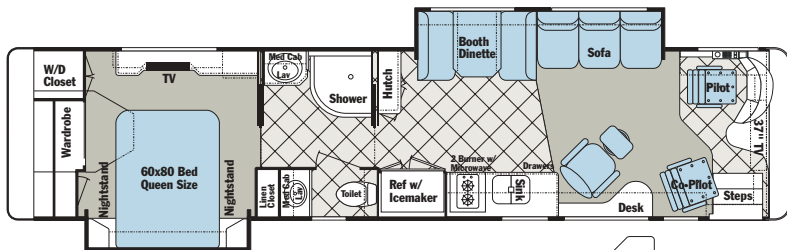

# Floor Plans

**U270/3410 WTFs**  
Walk Through Bath, Front Slide

**U270/3610 WTFs**  
Walk Through Bath, Front Slide

**U295/3610 WTFs**  
Walk Through Bath, Front Slide

Private Lavatory Option

**U295/3620 PBDS**  
Private Bath, Double Slide

**U295/3820 PBDS**  
Private Bath, Double Slide

**U320/3820 PBBS**  
Private Bath, Bed Slide (Curb Side)

**U320/3820 PBBS**  
Private Bath, Double Slide

## 15" and 22" Flat Panel LCD TV

Enjoy the very latest in television viewing and sound technology with a flat panel LCD TV, 22" standard in U320 bedroom, and 15" standard in U270 and U295 bedrooms.