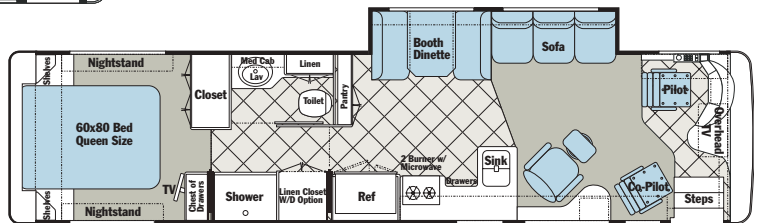

**U320/4020 WTBD**  
Walk Through Bath, Bed Slide (Driver Side)

Double Lavatory Option

**U320/4020 WTBS**  
Walk Through Bath, Bed Slide (Curb Side)

**U320/4220 AGBD**  
Angled Galley, Bed Slide (Driver Side)

**U320/4220 AGBS**  
Angled Galley, Bed Slide (Curb Side)

Linen Closet Option

# Floor Plans

**U270/3410 WTFs**  
Walk Through Bath, Front Slide

**U270/3610 WTFs**  
Walk Through Bath, Front Slide

**U295/3610 WTFs**  
Walk Through Bath, Front Slide

Private Lavatory Option

**U295/3620 PBDS**  
Private Bath, Double Slide

## 15" and 22" Flat Panel LCD TV

Enjoy the very latest in television viewing and sound technology with a flat panel LCD TV, 22" standard in U320 bedroom, and 15" standard in U270 and U295 bedrooms.