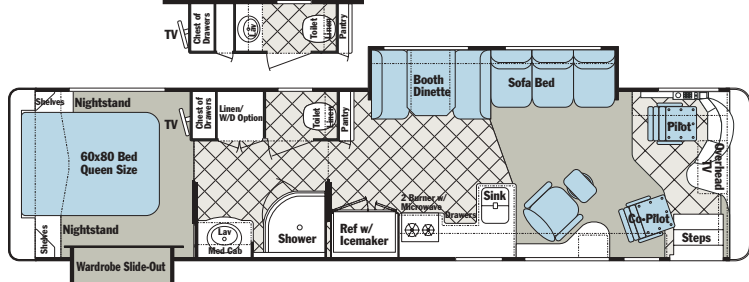

**U320/4020 WTBD**  
Walk Through Bath, Bed Slide (Driver Side)

Double Lavatory Option

**U320/4020 WTBS**  
Walk Through Bath, Bed Slide (Curb Side)

**U320/4220 AGBD**  
Angled Galley, Bed Slide (Driver Side)

# Floor Plans

**U270/3410 WTFs**  
Walk Through Bath, Front Slide

**U270/3610 WTFs**  
Walk Through Bath, Front Slide

**U295/3610 WTFs**  
Walk Through Bath, Front Slide

Private Lavatory Option

**U295/3620 PBDS**  
Private Bath, Double Slide

**U295/3820 PBDS**  
Private Bath, Double Slide

**U320/3820 PBBS**  
Private Bath, Bed Slide (Curb Side)

**U320/3820 PBBS**  
Private Bath, Double Slide

## 15" and 22" Flat Panel LCD TV

Enjoy the very latest in television viewing and sound technology with a flat panel LCD TV, 22" standard in U320 bedroom, and 15" standard in U270 and U295 bedrooms.