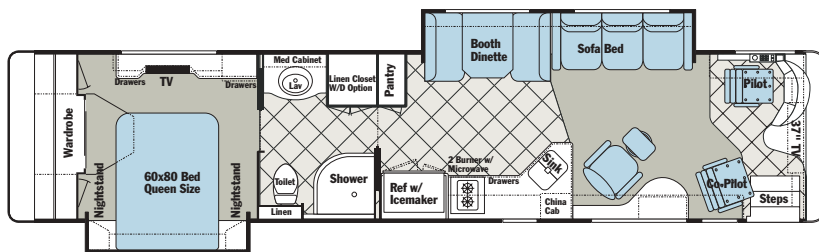

**U320/3820 PBBD**  
Private Bath, Bed Slide (Driver Side)

**U320/4020 PBBD**  
Private Bath, Bed Slide (Driver Side)

Washer/Dryer Option

**U320/4020 PBBS**  
Private Bath, Bed Slide (Curb Side)

Computer Desk Option

**U320/4020 WTBD**  
Walk Through Bath, Bed Slide (Driver Side)

Double Lavatory Option

**U320/4020 WTBS**  
Walk Through Bath, Bed Slide (Curb Side)

**U320/4220 AGBD**  
Angled Galley, Bed Slide (Driver Side)

# Floor Plans

**U270/3410 WTFs**  
Walk Through Bath, Front Slide

**U270/3610 WTFs**  
Walk Through Bath, Front Slide

**U295/3610 WTFs**  
Walk Through Bath, Front Slide

Private Lavatory Option

**U295/3620 PBDS**  
Private Bath, Double Slide

## 15" and 22" Flat Panel LCD TV

Enjoy the very latest in television viewing and sound technology with a flat panel LCD TV, 22" standard in U320 bedroom, and 15" standard in U270 and U295 bedrooms.