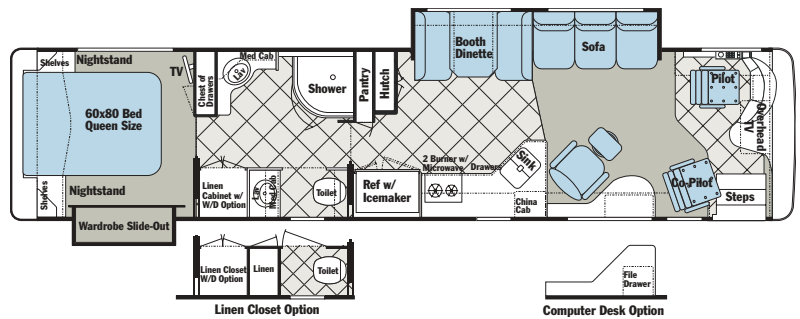

# Floor Plans

**U270/3410 WTFs**  
Walk Through Bath, Front Slide

**U270/3610 WTFs**  
Walk Through Bath, Front Slide

**U295/3610 WTFs**  
Walk Through Bath, Front Slide

Private Lavatory Option

**U295/3620 PBDS**  
Private Bath, Double Slide

**U295/3820 PBDS**  
Private Bath, Double Slide

**U320/3820 PBBS**  
Private Bath, Bed Slide (Curb Side)

**U320/3820 PBBS**  
Private Bath, Double Slide

## 15" and 22" Flat Panel LCD TV

Enjoy the very latest in television viewing and sound technology with a flat panel LCD TV, 22" standard in U320 bedroom, and 15" standard in U270 and U295 bedrooms.