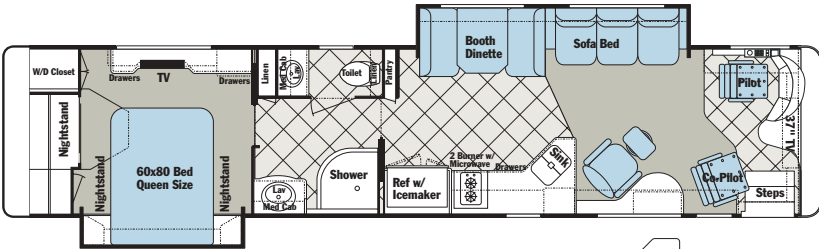

**U320/3820 PBBD**  
Private Bath, Bed Slide (Driver Side)

**U320/4020 PBBD**  
Private Bath, Bed Slide (Driver Side)

Washer/Dryer Option

**U320/4020 PBBS**  
Private Bath, Bed Slide (Curb Side)

Computer Desk Option

**U320/4020 WTBD**  
Walk Through Bath, Bed Slide (Driver Side)

Double Lavatory Option

**U320/4020 WTBS**  
Walk Through Bath, Bed Slide (Curb Side)

**U320/4220 AGBD**  
Angled Galley, Bed Slide (Driver Side)

# Floor Plans

**U270/3410 WTFs**  
Walk Through Bath, Front Slide

**U270/3610 WTFs**  
Walk Through Bath, Front Slide

**U295/3610 WTFs**  
Walk Through Bath, Front Slide

Private Lavatory Option

**U295/3620 PBDS**  
Private Bath, Double Slide

## 15" and 22" Flat Panel LCD TV

Enjoy the very latest in television viewing and sound technology with a flat panel LCD TV, 22" standard in U320 bedroom, and 15" standard in U270 and U295 bedrooms.