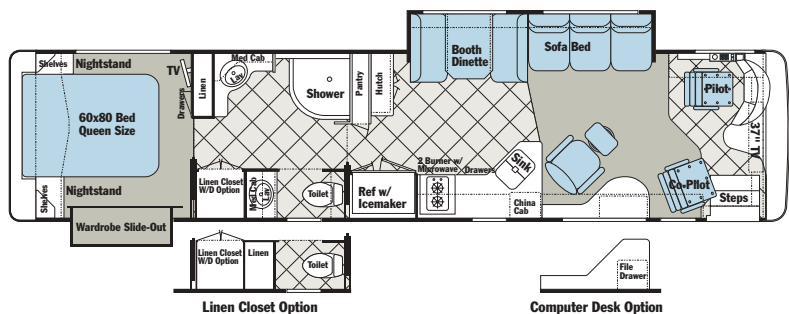

**U320/4020 WTBD**  
Walk Through Bath, Bed Slide (Driver Side)

Double Lavatory Option

**U320/4020 WTBS**  
Walk Through Bath, Bed Slide (Curb Side)

**U320/4220 AGBD**  
Angled Galley, Bed Slide (Driver Side)

# Floor Plans

**U270/3410 WTFs**  
Walk Through Bath, Front Slide

**U270/3610 WTFs**  
Walk Through Bath, Front Slide

**U295/3610 WTFs**  
Walk Through Bath, Front Slide

Private Lavatory Option

**U295/3620 PBDS**  
Private Bath, Double Slide

**U295/3820 PBDS**  
Private Bath, Double Slide

**U320/3820 PBBS**  
Private Bath, Bed Slide (Curb Side)

**U320/3820 PBBS**  
Private Bath, Double Slide

## 15" and 22" Flat Panel LCD TV

Enjoy the very latest in television viewing and sound technology with a flat panel LCD TV, 22" standard in U320 bedroom, and 15" standard in U270 and U295 bedrooms.