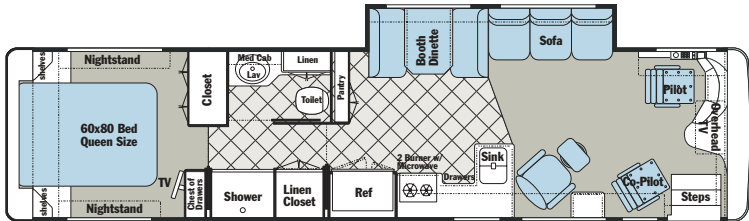

**U320/4020 WTBD**  
Walk Through Bath, Bed Slide (Driver Side)

Double Lavatory Option

**U320/4020 WTBS**  
Walk Through Bath, Bed Slide (Curb Side)

**U320/4220 AGBD**  
Angled Galley, Bed Slide (Driver Side)

# Floor Plans

**U270/3410 WTFs**  
Walk Through Bath, Front Slide

**U270/3610 WTFs**  
Walk Through Bath, Front Slide

**U295/3610 WTFs**  
Walk Through Bath, Front Slide

Private Lavatory Option

**U295/3620 PBDS**  
Private Bath, Double Slide

## 15" and 22" Flat Panel LCD TV

Enjoy the very latest in television viewing and sound technology with a flat panel LCD TV, 22" standard in U320 bedroom, and 15" standard in U270 and U295 bedrooms.