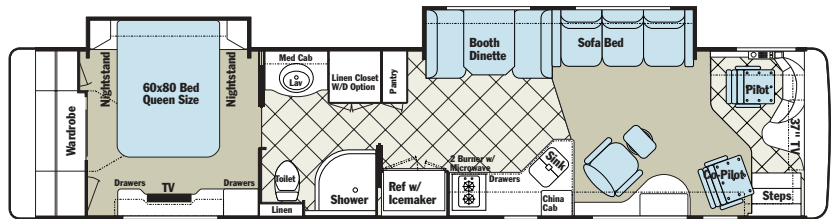

**U320/3820 PBBD**  
Private Bath, Bed Slide (Driver Side)

**U320/4020 PBBD**  
Private Bath, Bed Slide (Driver Side)

Washer/Dryer Option

**U320/4020 PBBS**  
Private Bath, Bed Slide (Curb Side)

Computer Desk Option

**U320/4020 WTBD**  
Walk Through Bath, Bed Slide (Driver Side)

Double Lavatory Option

**U320/4020 WTBS**  
Walk Through Bath, Bed Slide (Curb Side)

**U320/4220 AGBD**  
Angled Galley, Bed Slide (Driver Side)

## 15" and 22" Flat Panel LCD TV

Enjoy the very latest in television viewing and sound technology with a flat panel LCD TV, 22" standard in U320 bedroom, and 15" standard in U270 and U295 bedrooms.