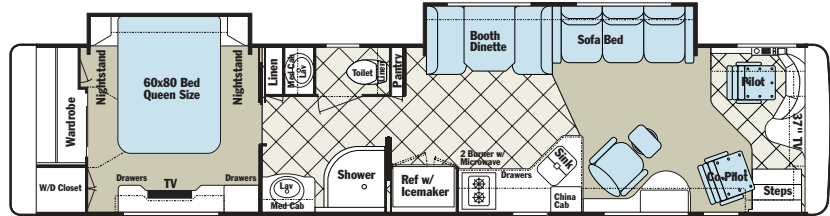

**U320/3820 PBBD**  
Private Bath, Bed Slide (Driver Side)

**U320/4020 PBBD**  
Private Bath, Bed Slide (Driver Side)

Washer/Dryer Option

**U320/4020 PBBS**  
Private Bath, Bed Slide (Curb Side)

Computer Desk Option

**U320/4020 WTBD**  
Walk Through Bath, Bed Slide (Driver Side)

Double Lavatory Option

**U320/4020 WTBS**  
Walk Through Bath, Bed Slide (Curb Side)

**U320/4220 AGBD**  
Angled Galley, Bed Slide (Driver Side)

## 15" and 22" Flat Panel LCD TV

Enjoy the very latest in television viewing and sound technology with a flat panel LCD TV, 22" standard in U320 bedroom, and 15" standard in U270 and U295 bedrooms.