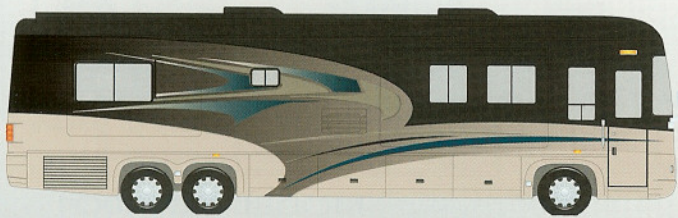

066 COLORS : A GRAPHICS