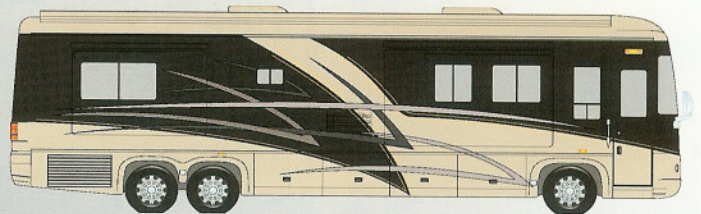

067 COLORS : B GRAPHICS