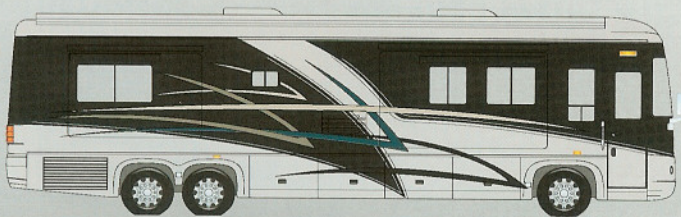

066 COLORS : B GRAPHICS