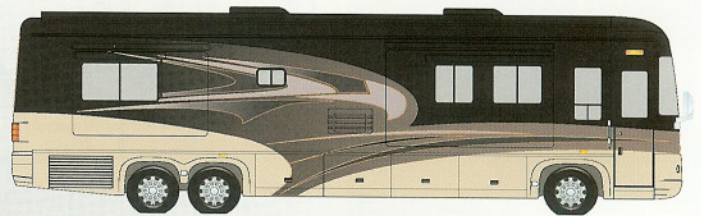

067 COLORS : A GRAPHICS