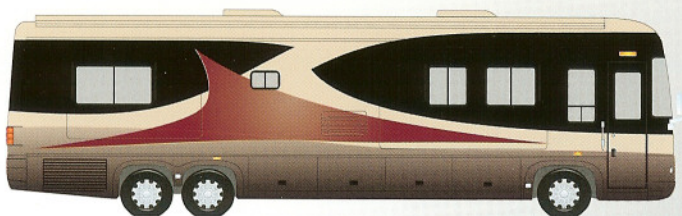

064 COLORS : C GRAPHICS