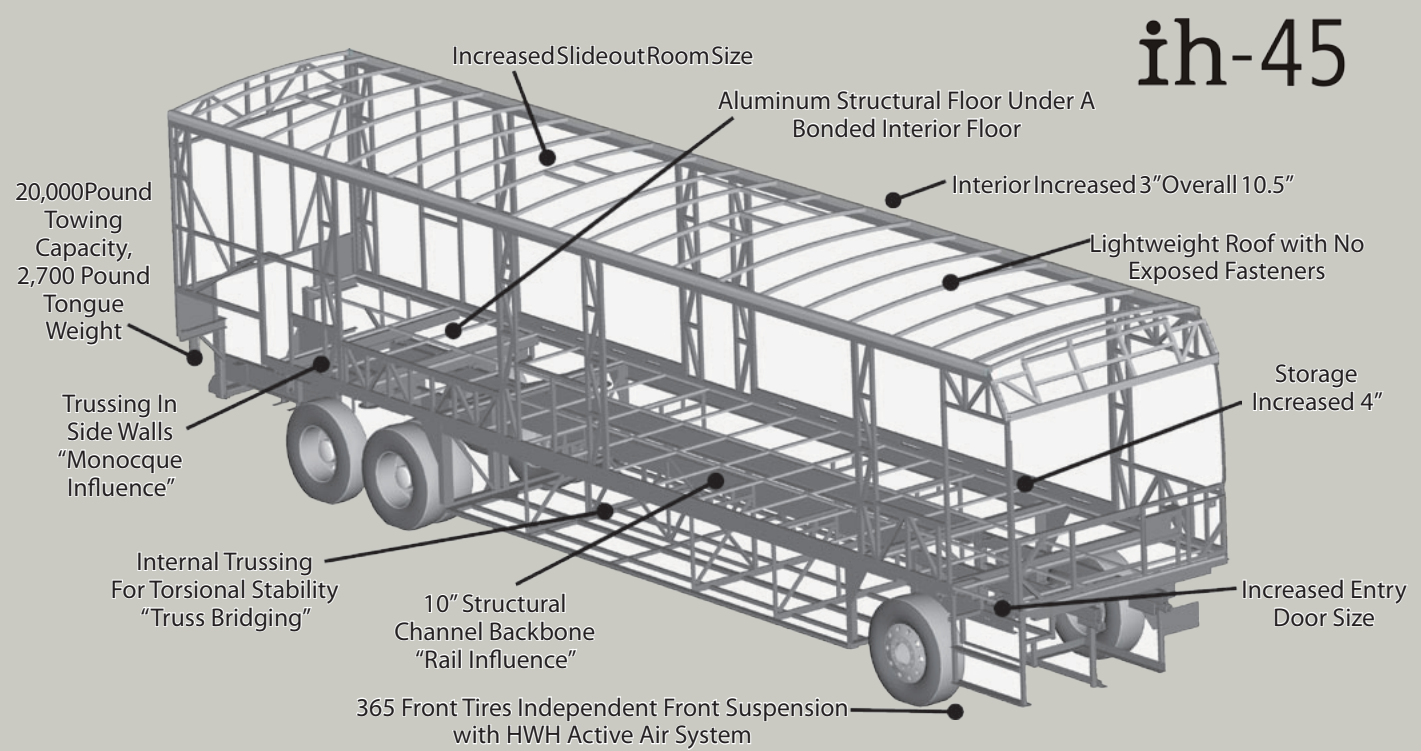

ih-45

CUSTOM PAINT AND GRAPHICS, FABRICS, FLOORING AND BATHS

FORETRAVEL'S EXCLUSIVE TRAVELRIDE CHASSIS