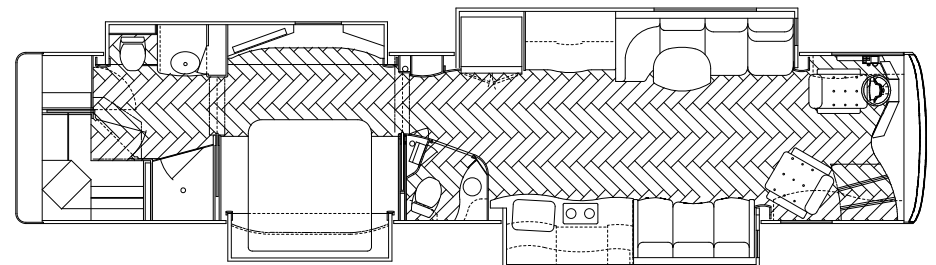

INTERIOR LIVABILITY FEATURES

Powered step-well cover with two switch locations
China toilet
Color-coordinated throw pillows (sofa & bed)
Designer window treatment w/ electric day/night shades
Electric exhaust fan in bath & toilet room w/auto rain sensor
Filter, drinking water & ice maker water
Floor Heat, electric (with approved flooring)
120v outlet w/dual USB charge ports in LR and BR
Kitchen pantry
Lighting, multiplex system
Queen bed (60" x 77") (66" x 77" floorplan dependent)
Slide-out rooms, flush w/ sidewalls when retracted
Slide-out rooms, pneumatic sealed
Natural Quartz countertops (kitchen & bath)
Natural Quartz desktop (floorplan dependent)
Natural Quartz dinette table
Natural Quartz nightstand tops
Stainless steel kitchen sink w/covers
Tile floor (kit, bath, D & P area)
Vacuum, built in
Wood, handcrafted cherry, walnut or maple cabinetry

OPTIONS:

Wood, Bubinga cabinetry
Wood, African Mahogany cabinetry
Laminate cabinetry
Washer dryer combination
Washer dryer, stacked
King bed (72" x 77") (w / wo) Slumber Ease System

SAFETY FEATURES

All coaches built to RVIA specifications
Auto headlights and wipers
Carbon monoxide detector
Daytime running lights
Fire extinguishers (2)
Fog-Maker Engine Fire Suppression System
GFI protected circuits
Lighted entry-door assist handle w/integrated keypad
LP leak detector
Mobile Eye Collision Avoidance System
Electronic Safe
Security system
Smoke detector

HEATING • COOLING • ELECTRICAL