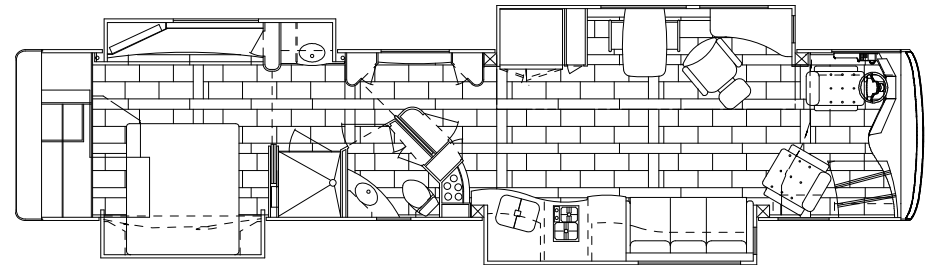

INTERIOR LIVABILITY FEATURES

Powered step-well cover with two switch locations
China toilet
Color-coordinated throw pillows (sofa & bed)
Designer window treatment w/ electric day/night shades
Electric exhaust fan in bath & toilet room w/auto rain sensor
Filter, drinking water & ice maker water
Floor Heat, electric (with approved flooring)
120v outlet w/dual USB charge ports in LR and BR
Kitchen pantry
Lighting, multiplex system
Queen bed (60" x 77") (66" x 77" floorplan dependent)
Slide-out rooms, flush w/ sidewalls when retracted
Slide-out rooms, pneumatic sealed
Natural Quartz countertops (kitchen & bath)
Natural Quartz desktop (floorplan dependent)
Natural Quartz dinette table
Natural Quartz nightstand tops
Stainless steel kitchen sink w/covers
Tile floor (kit, bath, D & P area)
Vacuum, built in
Wood, handcrafted cherry, walnut or maple cabinetry

OPTIONS:

Wood, Bubinga cabinetry
Wood, African Mahogany cabinetry
Laminate cabinetry
Washer dryer combination
Washer dryer, stacked
King bed (72" x 77") (w / wo) Slumber Ease System

SAFETY FEATURES

All coaches built to RVIA specifications
Auto headlights and wipers
Carbon monoxide detector
Daytime running lights
Fire extinguishers (2)
Fog-Maker Engine Fire Suppression System
GFI protected circuits
Lighted entry-door assist handle w/integrated keypad
LP leak detector
Mobile Eye Collision Avoidance System
Electronic Safe
Security system
Smoke detector

HEATING • COOLING • ELECTRICAL