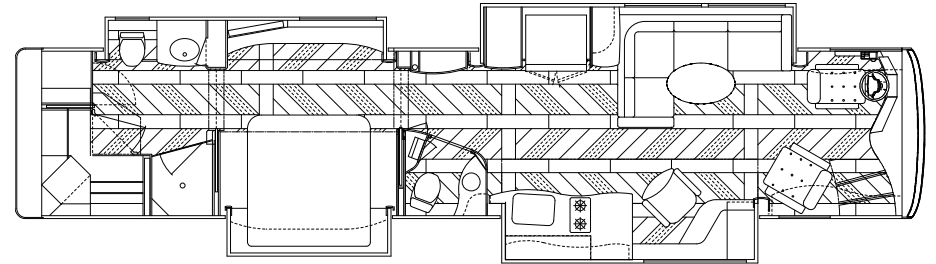

INTERIOR LIVABILITY FEATURES

Powered step-well cover with two switch locations
China toilet
Color-coordinated throw pillows (sofa & bed)
Designer window treatment w/ electric day/night shades
Electric exhaust fan in bath & toilet room w/auto rain sensor
Filter, drinking water & ice maker water
Floor Heat, electric (with approved flooring)
120v outlet w/dual USB charge ports in LR and BR
Kitchen pantry
Lighting, multiplex system
Queen bed (60" x 77") (66" x 77" floorplan dependent)
Slide-out rooms, flush w/ sidewalls when retracted
Slide-out rooms, pneumatic sealed
Natural Quartz countertops (kitchen & bath)
Natural Quartz desktop (floorplan dependent)
Natural Quartz dinette table
Natural Quartz nightstand tops
Stainless steel kitchen sink w/covers
Tile floor (kit, bath, D & P area)
Vacuum, built in
Wood, handcrafted cherry, walnut or maple cabinetry

OPTIONS:

Wood, Bubinga cabinetry
Wood, African Mahogany cabinetry
Laminate cabinetry
Washer dryer combination
Washer dryer, stacked
King bed (72" x 77") (w / wo) Slumber Ease System

SAFETY FEATURES

All coaches built to RVIA specifications
Auto headlights and wipers
Carbon monoxide detector
Daytime running lights
Fire extinguishers (2)
Fog-Maker Engine Fire Suppression System
GFI protected circuits
Lighted entry-door assist handle w/integrated keypad
LP leak detector
Mobile Eye Collision Avoidance System
Electronic Safe
Security system
Smoke detector

HEATING • COOLING • ELECTRICAL