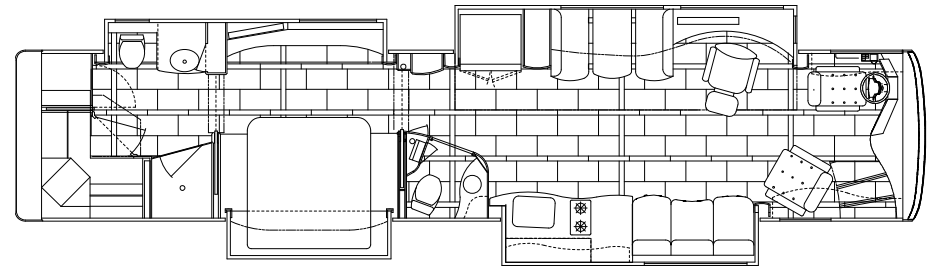

OPTIONS:

Wood, Bubinga cabinetry
Wood, African Mahogany cabinetry
Laminate cabinetry
Washer dryer combination
Washer dryer, stacked
King bed (72" x 77") (w / wo) Slumber Ease System

SAFETY FEATURES

All coaches built to RVIA specifications
Auto headlights and wipers
Carbon monoxide detector
Daytime running lights
Fire extinguishers (2)
Fog-Maker Engine Fire Suppression System
GFI protected circuits
Lighted entry-door assist handle w/integrated keypad
LP leak detector
Mobile Eye Collision Avoidance System
Electronic Safe
Security system
Smoke detector

HEATING • COOLING • ELECTRICAL

12.5 kw diesel generator in quite box
12 volt battery disconnect
2800 w inverter/charger (2) w/integrated AC/DC surge protectors
50 amp shoreline connection
Air conditioning & heating with offset returns
Air conditioning, ducted with 3 roof airs (40 - 42)
Air-conditioning, ducted with 4 roof airs (45)
Auto temp. start for generator
90 amp automatic transfer switch with integrated surge suppression
Electrical surge-suppression system
Heat pumps on roof AC's
Hydronic heating
Low-battery generator auto-start

FP 1