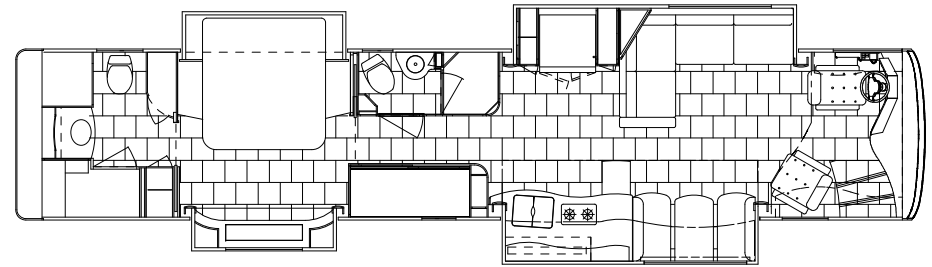

SAFETY FEATURES

All coaches built to RVIA specifications
Tyron® Bead-Lock Tire Blowout Protection (front tires)
Fog-Maker Engine Fire Suppression System
Vorad Collision Avoidance System
Auto headlights and wipers
Carbon monoxide detector
Daytime running lights
Fire extinguishers (2)
GFI protected circuits
Lighted entry-door assist handle
Electronic Safe
Security system
Smoke detector
CSA Approved

HEATING • COOLING • ELECTRICAL

12.5 kw diesel generator in quiet box
12 volt battery disconnect
2800 w inverter/charger (2) w/integrated AC/DC surge protectors
50 amp shoreline connection
Air conditioning & heating with offset returns for superior quiet operation
Air conditioning, ducted with 3 roof airs (40 - 42)
Air-conditioning, ducted with 4 roof airs (45)
Auto temp. start for generator
50 amp automatic transfer switch with integrated surge suppression
Electrical surge-suppression system
Heat pumps on roof AC's
Aqua Hot Hydronic heating
Low-battery generator auto-start

CAPACITIES AND MEASUREMENTS

Fresh Water	135 gal
Holding Tank	145 gal
Fuel	200 gal
DEF	15 gal
Height	13'2"

OPTIONS

- Cabinetry, Wood, Bubinga
- Cabinetry, Wood, African Mahogany
- Cabinetry, Laminate
- Column Drive Electrically Assisted Steering System
- Outdoor Entertainment pkg in slide room
- Satellite system, in motion SD satellite dish
- Second Silverleaf Panel in Bedroom
- Dish Drawer
- Wine Chiller
- Trash Compactor
- Ottoman
- Freezer in bay
- Electric Window Awnings
- Patio Awnings on driver side
- Paint graphics through patio awnings
- Washer dryer combination
- Washer dryer, stacked
- Stainless Accent Package
- Armor Coat above windshield
- Solar Package
- LP Package

POPULAR FLOORPLANS - CUSTOM AVAILABLE

FP 5 (Bunk)