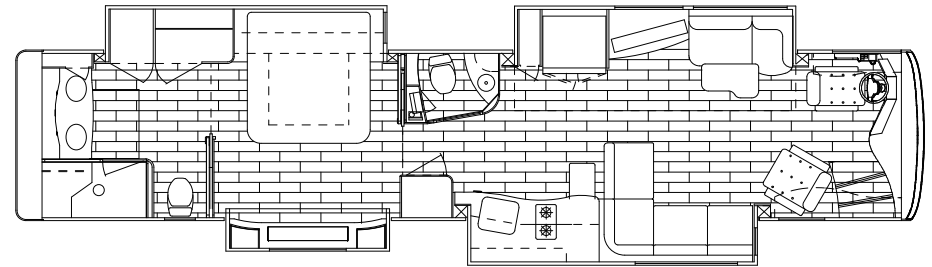

SAFETY FEATURES

All coaches built to RVIA specifications
Tyron® Bead-Lock Tire Blowout Protection (front tires)
Fog-Maker Engine Fire Suppression System
Vorad Collision Avoidance System
Auto headlights and wipers
Carbon monoxide detector
Daytime running lights
Fire extinguishers (2)
GFI protected circuits
Lighted entry-door assist handle
Electronic Safe
Security system
Smoke detector
CSA Approved

HEATING • COOLING • ELECTRICAL

12.5 kw diesel generator in quiet box
12 volt battery disconnect
2800 w inverter/charger (2) w/integrated AC/DC surge protectors
50 amp shoreline connection
Air conditioning & heating with offset returns for superior quiet operation
Air conditioning, ducted with 3 roof airs (40 - 42)
Air-conditioning, ducted with 4 roof airs (45)
Auto temp. start for generator
50 amp automatic transfer switch with integrated surge suppression
Electrical surge-suppression system
Heat pumps on roof AC's
Aqua Hot Hydronic heating
Low-battery generator auto-start

CAPACITIES AND MEASUREMENTS

Fresh Water	135 gal
Holding Tank	145 gal
Fuel	200 gal
DEF	15 gal
Height	13'2"

OPTIONS

- Cabinetry, Wood, Bubinga
- Cabinetry, Wood, African Mahogany
- Cabinetry, Laminate
- Column Drive Electrically Assisted Steering System
- Outdoor Entertainment pkg in slide room
- Satellite system, in motion SD satellite dish
- Second Silverleaf Panel in Bedroom
- Dish Drawer
- Wine Chiller
- Trash Compactor
- Ottoman
- Freezer in bay
- Electric Window Awnings
- Patio Awnings on driver side
- Paint graphics through patio awnings
- Washer dryer combination
- Washer dryer, stacked
- Stainless Accent Package
- Armor Coat above windshield
- Solar Package
- LP Package

POPULAR FLOORPLANS - CUSTOM AVAILABLE

FP 3