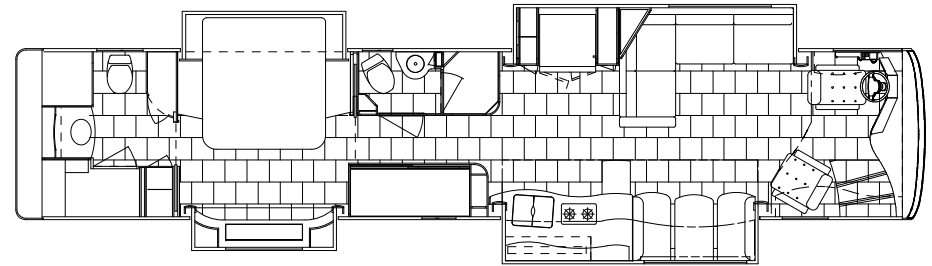

HEATING • COOLING • ELECTRICAL

12.5 kw diesel generator in quiet box
12 volt battery disconnect
2800 w inverter/charger (2) w/integrated AC/DC surge protectors
50 amp shoreline connection
Air conditioning & heating with offset returns for superior quiet operation
Air conditioning, ducted with 3 roof airs (40 - 42)
Air-conditioning, ducted with 4 roof airs (45)
Auto temp. start for generator
50 amp automatic transfer switch with integrated surge suppression
Electrical surge-suppression system
Heat pumps on roof AC's
Aqua Hot Hydronic heating
Low-battery generator auto-start

CAPACITIES AND MEASUREMENTS

Fresh Water	135 gal
Holding Tank	145 gal
Fuel	200 gal
DEF	15 gal
Height	13'2"

OPTIONS

- Cabinetry, Wood, Bubinga
- Cabinetry, Wood, African Mahogany
- Cabinetry, Laminate
- Column Drive Electrically Assisted Steering System
- Outdoor Entertainment pkg in slide room
- Satellite system, in motion SD satellite dish
- Second Silverleaf Panel in Bedroom
- Dish Drawer
- Wine Chiller
- Trash Compactor
- Ottoman
- Freezer in bay
- Electric Window Awnings
- Patio Awnings on driver side
- Paint graphics through patio awnings
- Washer dryer combination
- Washer dryer, stacked
- Stainless Accent Package
- Armor Coat above windshield
- Solar Package
- LP Package

POPULAR FLOORPLANS - CUSTOM AVAILABLE

FP 1