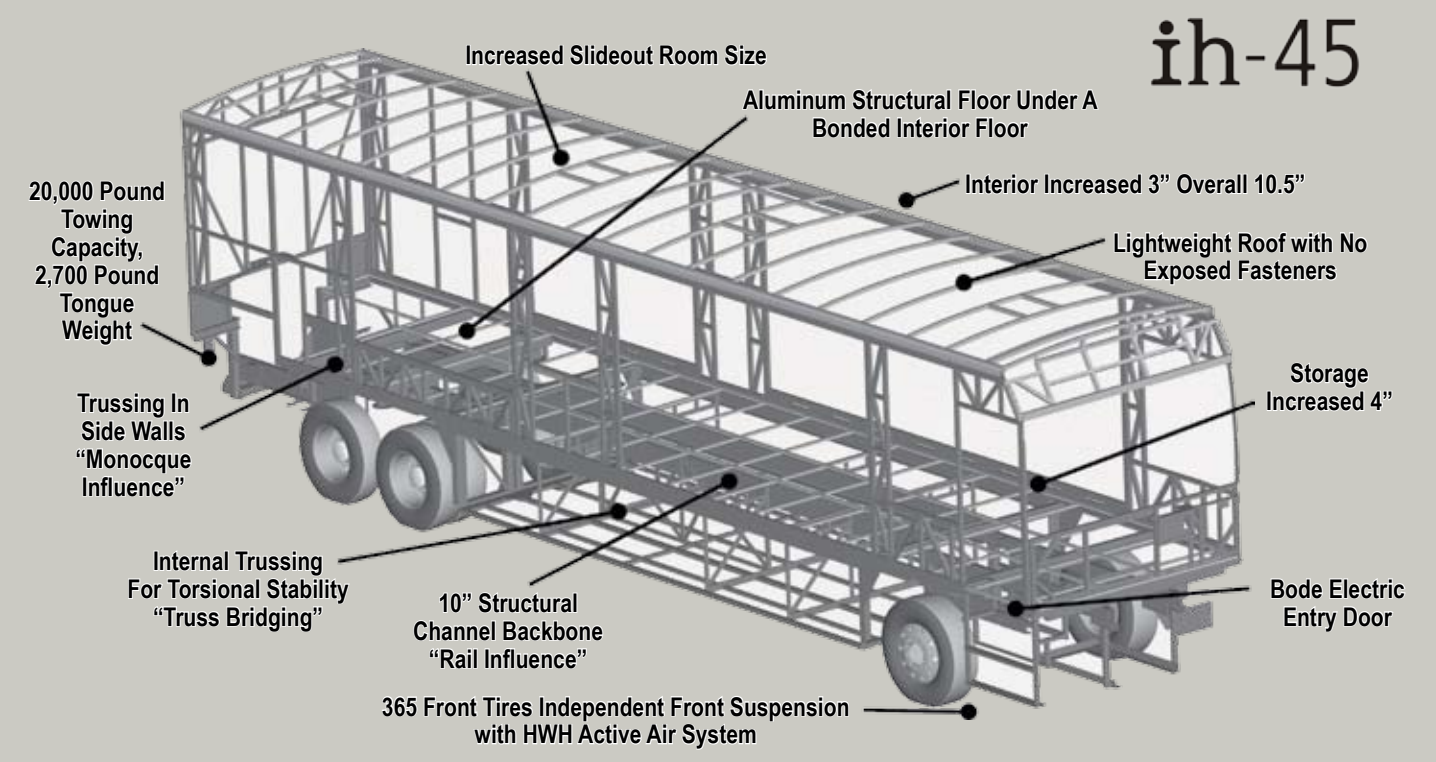

ih-45

CUSTOM PAINT AND GRAPHICS, FABRICS, FLOORING AND BATHS

FORETRAVEL'S EXCLUSIVE TRAVELRIDE CHASSIS