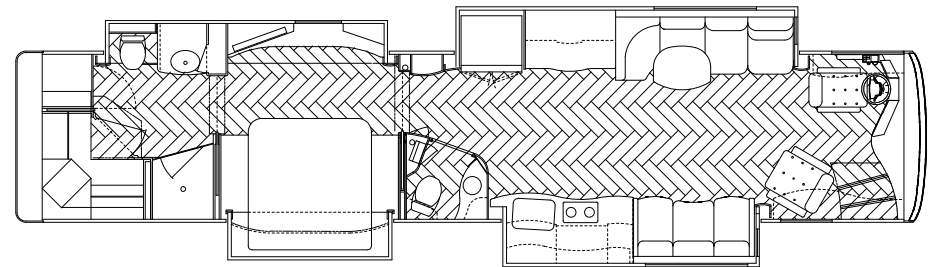

SAFETY FEATURES

All coaches built to RVIA specifications
Tyron® Bead-Lock Tire Blowout Protection (front tires)
Fog-Maker Engine Fire Suppression System
Vorad Collision Avoidance System
Auto headlights and wipers
Carbon monoxide detector
Daytime running lights
Fire extinguishers (2)
GFI protected circuits
Lighted entry-door assist handle
Electronic Safe
Security system
Smoke detector
CSA Approved

HEATING • COOLING • ELECTRICAL

12.5 kw diesel generator in quiet box
12 volt battery disconnect
2800 w inverter/charger (2) w/integrated AC/DC surge protectors
50 amp shoreline connection
Air conditioning & heating with offset returns for superior quiet operation
Air conditioning, ducted with 3 roof airs (40 - 42)
Air-conditioning, ducted with 4 roof airs (45)
Auto temp. start for generator
50 amp automatic transfer switch with integrated surge suppression
Electrical surge-suppression system
Heat pumps on roof AC's
Aqua Hot Hydronic heating
Low-battery generator auto-start

CAPACITIES AND MEASUREMENTS

Fresh Water	135 gal
Holding Tank	145 gal
Fuel	200 gal
DEF	15 gal
Height	13'2"

OPTIONS

- Cabinetry, Wood, Bubinga
- Cabinetry, Wood, African Mahogany
- Cabinetry, Laminate
- Column Drive Electrically Assisted Steering System
- Outdoor Entertainment pkg in slide room
- Satellite system, in motion SD satellite dish
- Second Silverleaf Panel in Bedroom
- Dish Drawer
- Wine Chiller
- Trash Compactor
- Ottoman
- Freezer in bay
- Electric Window Awnings
- Patio Awnings on driver side
- Paint graphics through patio awnings
- Washer dryer combination
- Washer dryer, stacked
- Stainless Accent Package
- Armor Coat above windshield
- Solar Package
- LP Package

POPULAR FLOORPLANS - CUSTOM AVAILABLE

FP 4