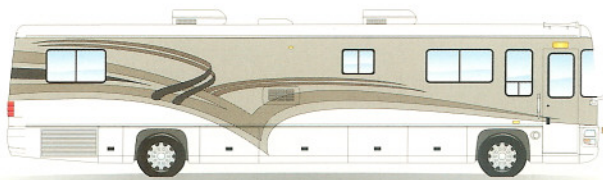

025 Deer Park / Taupe