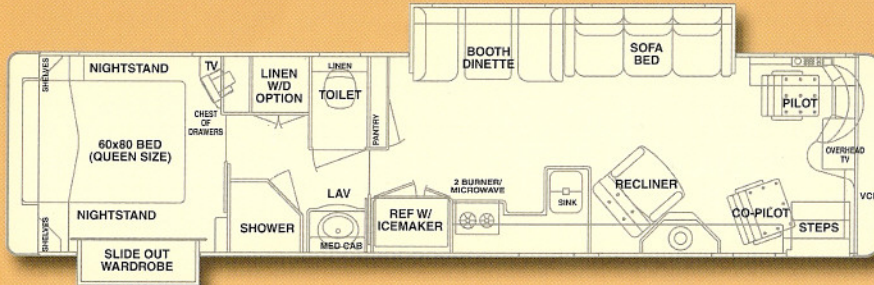

Unicoach U295 Floor Plans

Fabric Selections

3600 U295 WTNS (Walk Through Bath, No Slide)

3610 U295 WTFS (Walk Through Bath, Front Slide)

3620 U295 PBDS (Private Bath, Double Slide)

4010 U295 WTFS (Walk Through Bath, Front Slide)

2002 Unicoach U295 4000 & 3600 Series SPECIFICATIONS and FLOOR PLANS

024 Dynasty Red / Bold

024 Dynasty Red / Soft

Unicoach U295 Exterior Design & Colors

023 Bohemia Blue / Silver

023 Bohemia Blue / Gold

026 Imperial Teal / Bold