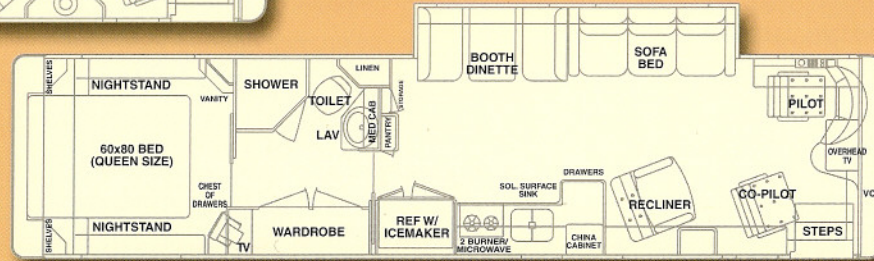

Unicoach U295 Floor Plans

Fabric Selections

3600 U295 WTNS (Walk Through Bath, No Slide)

3610 U295 WTFS (Walk Through Bath, Front Slide)

3620 U295 PBDS (Private Bath, Double Slide)

4010 U295 WTFS (Walk Through Bath, Front Slide)

2002 Unicoach U295 4000 & 3600 Series SPECIFICATIONS and FLOOR PLANS

024 Dynasty Red / Bold

024 Dynasty Red / Soft

Unicoach U295 Exterior Design & Colors

023 Bohemia Blue / Silver

023 Bohemia Blue / Gold

026 Imperial Teal / Bold