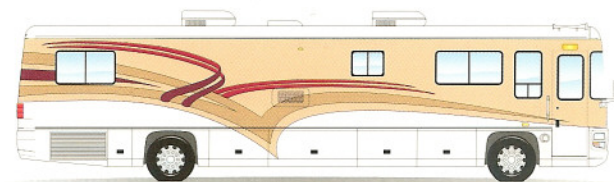

024 Dynasty Red / Soft