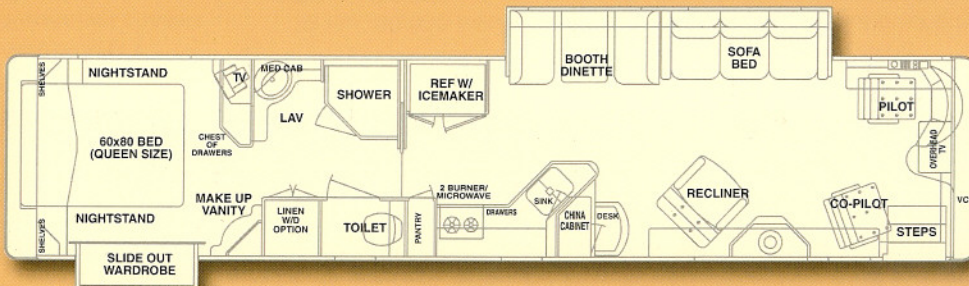

Unicoach U295 Floor Plans

Fabric Selections

3600 U295 WTNS (Walk Through Bath, No Slide)

3610 U295 WTFS (Walk Through Bath, Front Slide)

3620 U295 PBDS (Private Bath, Double Slide)

4010 U295 WTFS (Walk Through Bath, Front Slide)

2002 Unicoach U295 4000 & 3600 Series SPECIFICATIONS and FLOOR PLANS

024 Dynasty Red / Bold

024 Dynasty Red / Soft

Unicoach U295 Exterior Design & Colors

023 Bohemia Blue / Silver

023 Bohemia Blue / Gold

026 Imperial Teal / Bold