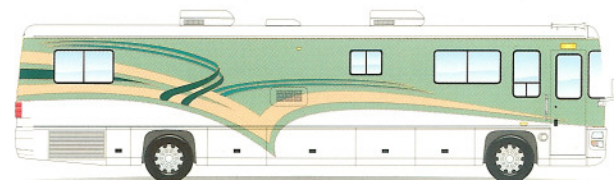

2002 Unicoach U295 4000 & 3600 Series SPECIFICATIONS and FLOOR PLANS

024 Dynasty Red / Bold

024 Dynasty Red / Soft

Unicoach U295 Exterior Design & Colors

023 Bohemia Blue / Silver

023 Bohemia Blue / Gold

026 Imperial Teal / Bold