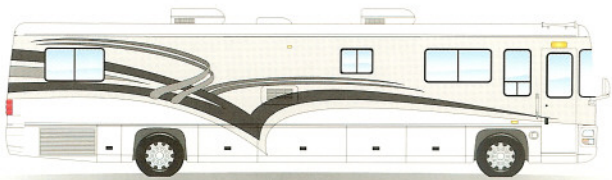

2002 Unicoach U295 4000 & 3600 Series SPECIFICATIONS and FLOOR PLANS

024 Dynasty Red / Bold

024 Dynasty Red / Soft

Unicoach U295 Exterior Design & Colors

023 Bohemia Blue / Silver

023 Bohemia Blue / Gold

026 Imperial Teal / Bold