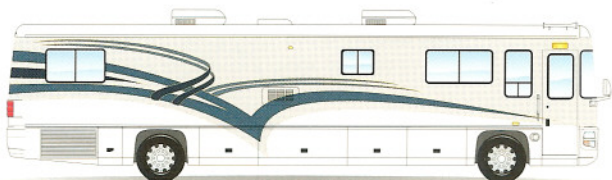

2002 Unicoach U295 4000 & 3600 Series SPECIFICATIONS and FLOOR PLANS

024 Dynasty Red / Bold

024 Dynasty Red / Soft

Unicoach U295 Exterior Design & Colors

023 Bohemia Blue / Silver

023 Bohemia Blue / Gold

026 Imperial Teal / Bold