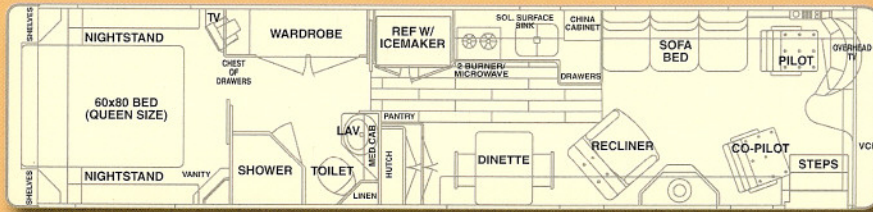

Unicoach U295 Floor Plans

Fabric Selections

3600 U295 WTNS (Walk Through Bath, No Slide)

3610 U295 WTFS (Walk Through Bath, Front Slide)

3620 U295 PBDS (Private Bath, Double Slide)

4010 U295 WTFS (Walk Through Bath, Front Slide)

2002 Unicoach U295 4000 & 3600 Series SPECIFICATIONS and FLOOR PLANS

024 Dynasty Red / Bold

024 Dynasty Red / Soft

Unicoach U295 Exterior Design & Colors

023 Bohemia Blue / Silver

023 Bohemia Blue / Gold

026 Imperial Teal / Bold