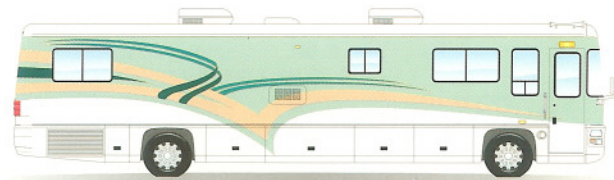

026 Imperial Teal / Soft