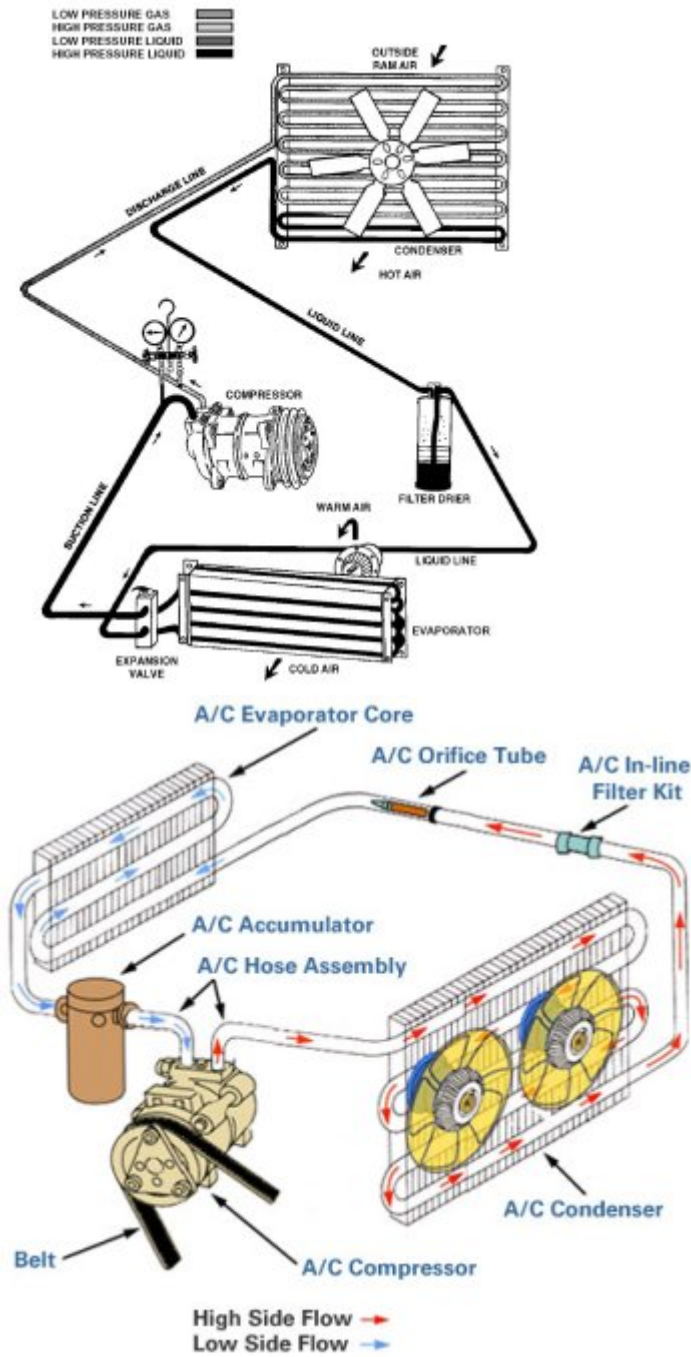

Table of Contents

Dash AC Information, Repair and Troubleshooting	3
Diagnostics	3
Repair	3
Technical	4

Dash AC Information, Repair and Troubleshooting

Diagnostics

- [Diagnostic Chart for Air Conditioning System](#)
- [Thermal Expansion Valve \(TEV, TXV, or TX valve\)](#)

Repair

- [Dash AIR Controls Vacuum Generator Replacement](#)
- [Dash Air Repair 96 U270](#)

- [Retrofit Kit for Dash Air Temperature Control](#)
- [Dash Heater Core Replacement](#)

Technical

- Examining Compressor Failures (MEI/Airsource Service Bulletin)
 - System Contamination (MEI/Airsource Service Bulletin)
 - Clutch Failures
 - Compressor Failures (MEI/Airsource Service Bulletin)