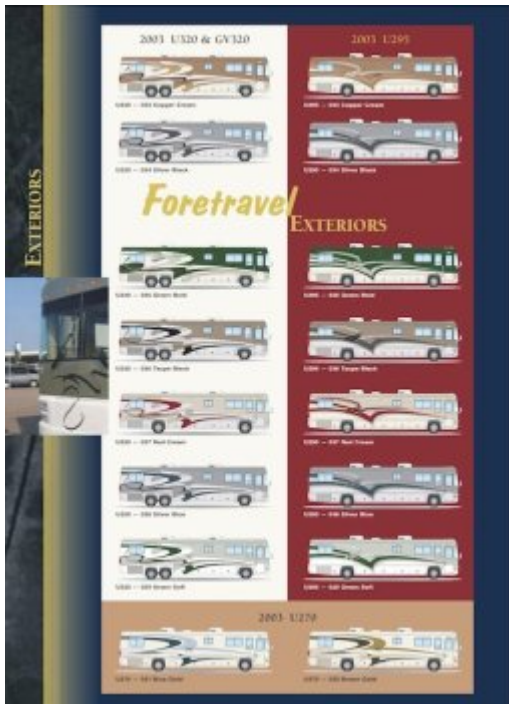

2003 Exteriors